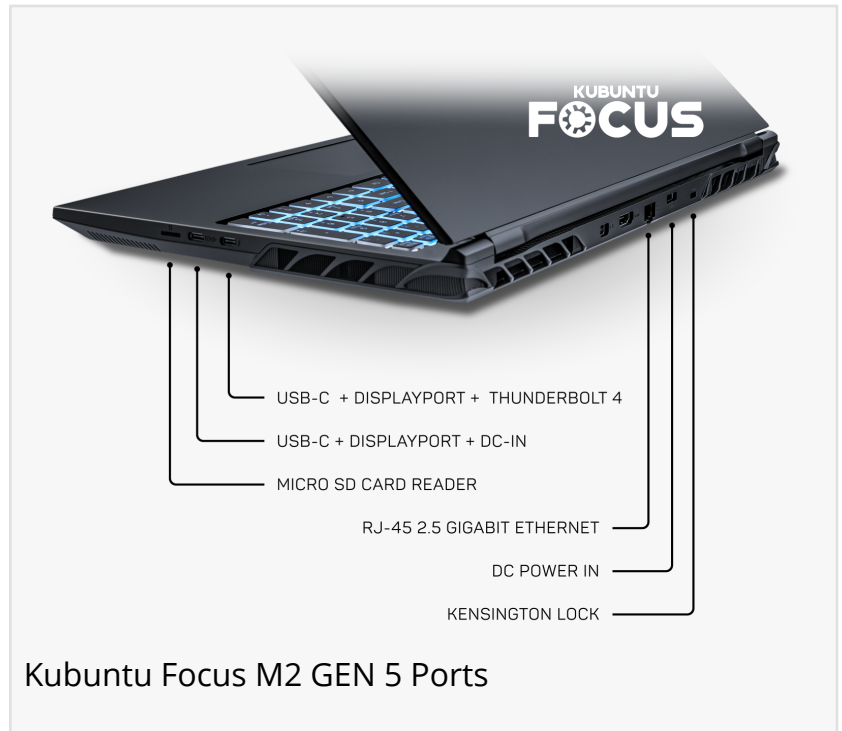

About Kubuntu Focus

Kubuntu Focus works to provide the best out-of-the-box Linux experience and save customers time every day by building on KDE Plasma 5.24 LTS and Kubuntu 22.04 LTS:

- Carefully selected and configured curated apps
- Hundreds of UX and hardware optimizations
- Unique and useful GUI tools
- Constantly tested kernels, graphics drivers updates, and desktop upgrades
- Quality high-speed NVMe drives and RAM
- Searchable HOWTOs designed specifically for your Focus system
- Live Support via phone, email, or remote session

Testimonials

"[This] is an extraordinary piece of kit. It should satisfy a variety of different needs and makes getting started a breeze. Whether you're a hardcore gamer, sysadmin, developer, designer, or merely a curious new Linux user, the Kubuntu Focus M2 is a spectacular machine, and arguably the best Linux laptop on the planet." - Moe Long, Tech Up Your Life

"... Kubuntu Focus isn't just a system, it's also quite a curation of tools and software and libraries for specific applications. What I like about this use-case approach is that it gives solid actual recommendations about how you can use the power of Linux and Open Source Software in the real world ..."

- Video by InfinitelyGalactic about the Kubuntu Focus Project

Additional Information

Questions? Please write sales@kfocus.org or call 844-536-2871.

[Press Images](#)

[Product Page](#)

[Order Page](#)