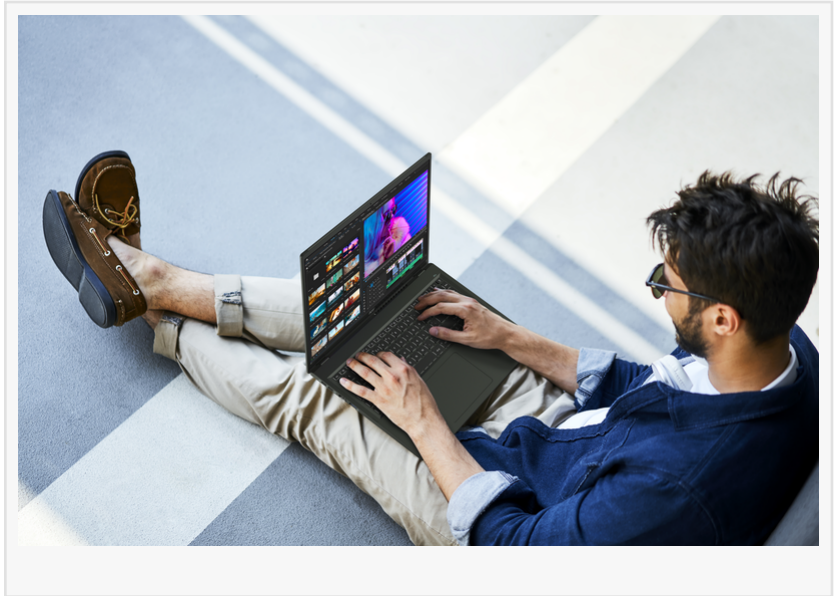

Acer Announces New Swift Edge 16 with AMD Ryzen 7040 Series Processors and Wi-Fi 7

TAIPEI, TAIWAN, May 25, 2023
/EINPresswire.com/ -- Editor's
Summary:

- The [Acer Swift Edge 16](#) unites performance and portability in a thin-and-light chassis, powered by AMD Ryzen™ 7040 Series processors[[i]], up to AMD Radeon™ 780M graphics, and AMD Ryzen™ AI on models with select processors.
- Vibrant visuals are presented on its 16-inch 3.2K OLED display with a 120 Hz refresh rate, 100% DCI-P3 colour gamut, and 500 nits peak brightness
- The secured-core PC with Microsoft Pluton and Windows Hello helps keep data protected from the cloud to hardware
- Up to Wi-Fi 7[1] connectivity and fast-charging compatibility, along with vital ports keep users powered on and connected when on the move

The Acer logo, consisting of the word "acer" in a lowercase, green, sans-serif font.

The Swift Edge 16 showcases a stunning 16-inch 3.2K OLED display with an upgraded refresh rate of 120 Hz and support for 100% DCI-P3 color gamut to provide true-to-life colors and images. The Windows 11 laptop also boasts compatibility with up to Wi-Fi 7[1], Microsoft Pluton, and a range of smart features so users can stay connected to fast wireless connections and have private data secured.