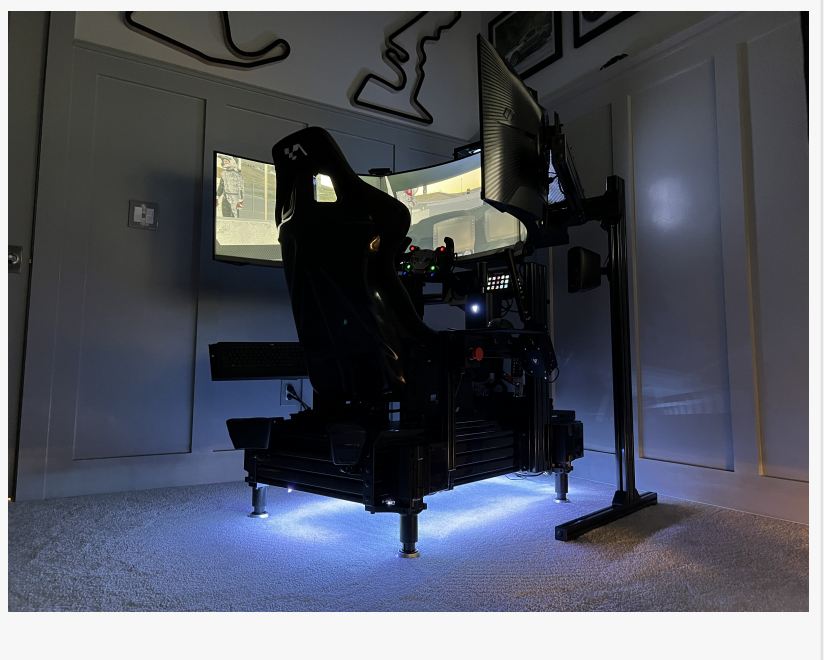

For more information about Maximum Attack Simulation Co and to inquire about their custom racing simulators, please email info@maxattacksims.com, call 610-466-5577 or visit <https://maxattacksims.com>

###

About Maximum Attack Simulation Co:

Maximum Attack Simulation Co is the leading provider of hyper-realistic racing simulators in the greater Philadelphia area. With a decade of testing and development, the company

offers turn-key solutions that include hardware and software curation, custom builds, peripheral tuning, delivery, on-site installation, owner training, driver training, and ongoing remote and on-site support. Committed to delivering an unparalleled racing experience, Maximum Attack Simulation Co caters to racing enthusiasts and professionals seeking the ultimate in realism and performance.

Ryan Delargey

Maximum Attack Simulation Co

+1 610-466-5577

info@maxattacksims.com

This press release can be viewed online at: <https://www.einpresswire.com/article/640550965>

EIN Presswire's priority is source transparency. We do not allow opaque clients, and our editors try to be careful about weeding out false and misleading content. As a user, if you see something we have missed, please do bring it to our attention. Your help is welcome. EIN Presswire, Everyone's Internet News Presswire™, tries to define some of the boundaries that are reasonable in today's world. Please see our Editorial Guidelines for more information.

© 1995-2023 Newsmatics Inc. All Right Reserved.