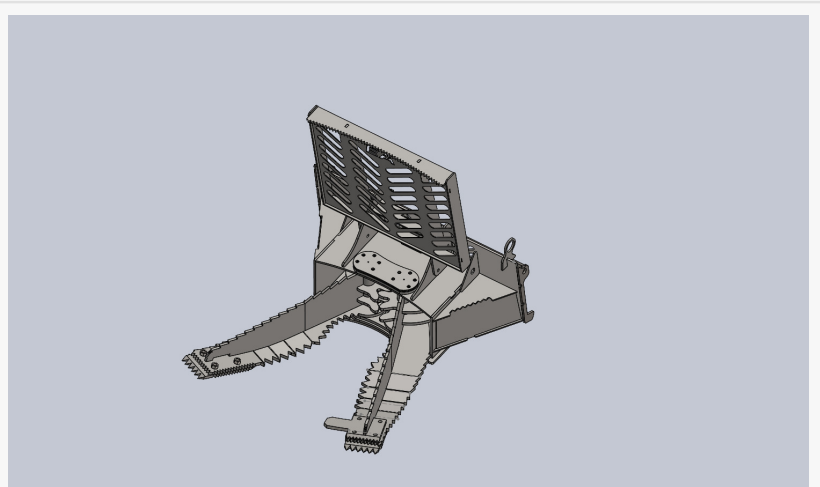

EverythingAttachments.com. Corriher currently plans on at least two other models, one for tractors and one for excavators. Don't be intimidated by inferior tree pullers, buy the best and enjoy the quality for a lifetime.

Testing of the Wicked Tree Puller will be available on Youtube within the next few days. For more information sign up to receive notifications at:

<https://everythingattachments.eo.page/8zxf9>

Nate McAbee

EverythingAttachments.com

8284641200 ext.

[email us here](#)

Visit us on social media:

[Facebook](#)

[YouTube](#)

Everything Attachments Wicked Tree Puller