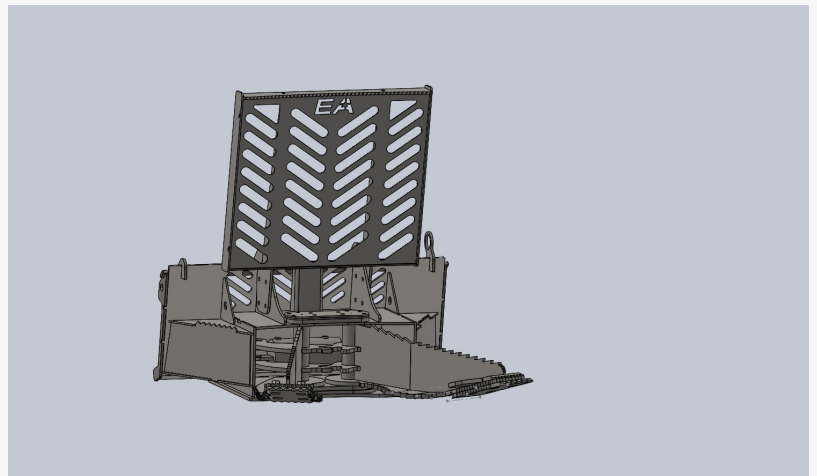

Everything Attachments Wicked Tree Puller