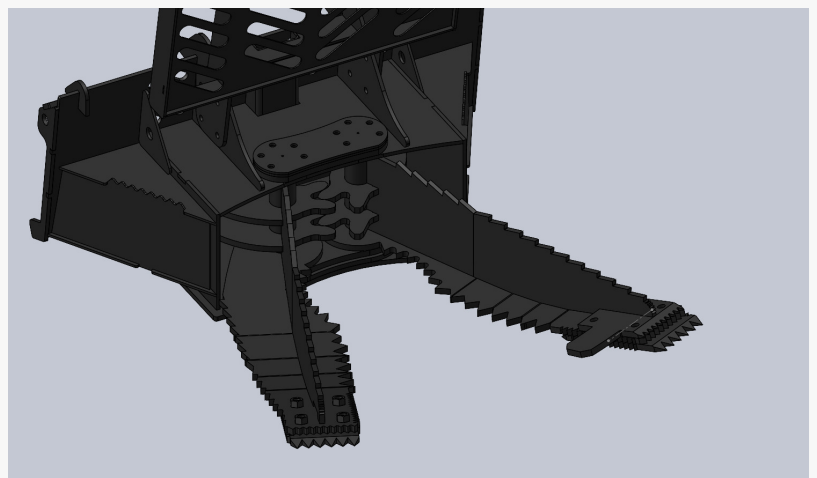

Wicked Tree Puller from Everything Attachments

Quality By Design engineering comes to a new attachment, meet the Wicked Skid Steer Tree Puller

CONOVER, NORTH CAROLINA, UNITED STATES, June 28, 2023

/EINPresswire.com/ -- The Wicked Attachment Creator Ted Corriher has focused his engineering capabilities on a new attachment that will change the tree pulling world forever. The [Everything Attachments Wicked Tree Puller](#) features timing gears at the back of the jaws to keep them working together while pivoting on a 2.5" shaft of cold rolled steel. The Wicked jaws have serrations down the full length of each side and the top ridge for sawing against roots anywhere you may encounter them. The jaws are curved instead of flat like previous versions traditionally used. The curved jaws give a much better prying ability to use the full force of your machine to lift stubborn stumps out of the ground.

The jaws are powered by a 3,500 PSI cylinder with a 1.5" rod allowing you to grab smaller trees and ripping them straight out of the ground without having to dig at the root ball. The entire attachment is made out of Hardox 450 wear plate by global steel giant SSAB who prides themselves on formable steel with excellent wear properties. The end wear plates are reversible for double the life and easily replaceable and feature serrations for great penetration and sawing instead of a traditional backhoe tooth. Everything Attachments has always tried to put ease of use, longevity, and customer satisfaction first, and the Wicked Tree Puller is a great example of all these. It will last a lifetime, outperform the competition, and receive the decades of knowledge and experience from the Wicked staff at