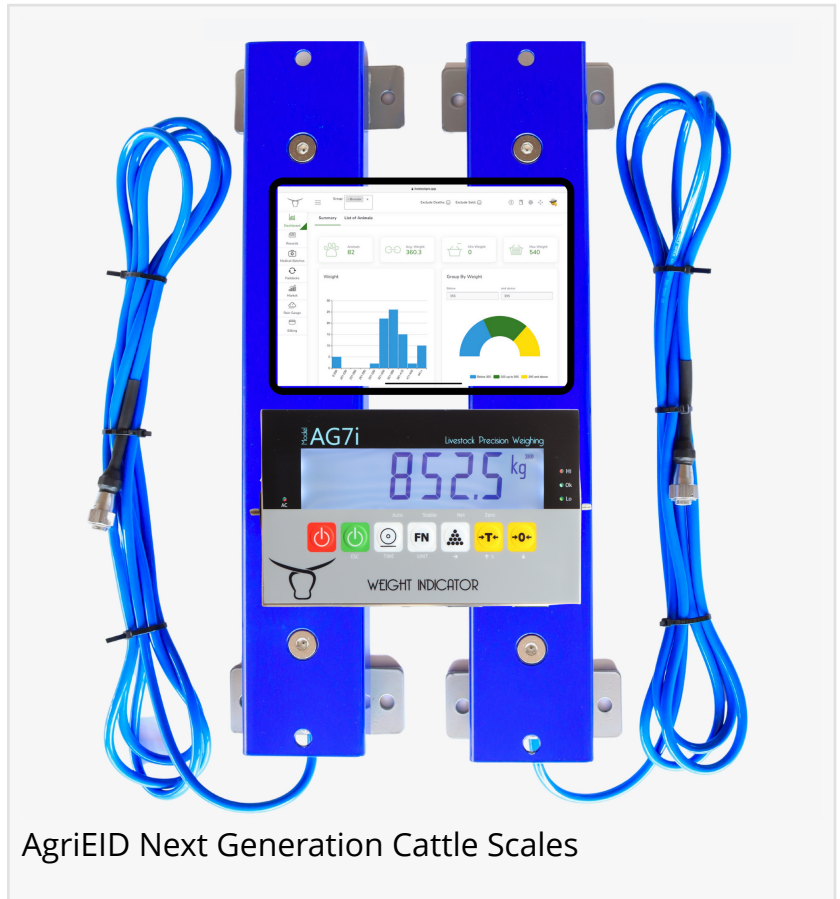

AgriEID Innovates Livestock Management with release of Next-Generation Cattle Scales and integrated Software platform

AgriEID, a pioneer in livestock management, announces the launch of their new, precision-engineered cattle scales - delivering enhanced farm productivity.

This latest product launch solidifies AgriEID's position as Australia's premier provider of cattle scales.

Leveraging groundbreaking in-house developed technology, AgriEID continues to redefine boundaries, highlighting the company's trailblazing drive and unwavering dedication to amplifying the potential of small and medium-sized farmers.

Central to the next-generation [cattle scales system](#) are precision load bars, which are equipped with advanced load cells manufactured from high performance aircraft grade alloy composite. These cells are meticulously designed to meet the rigorous demands of livestock weighing, offering a level of precision that was previously unattainable. Complementing these state-of-the-art load bars, an improved algorithm provides farmers with exceptionally accurate average weight readings. This translates into data farmers can trust, enhancing their decision-making and ensuring the overall effectiveness of livestock management.

AgriEID Next Generation Cattle Scales

Complementing the upgraded hardware is AgriEID's avant-garde software upgrade. A marked improvement from the previous iteration, the software forms a dynamic platform that not only streamlines but also enriches livestock management tasks. With the ability to auto-calculate both individual and group average daily weight gain, this advanced software presents a detailed, holistic perspective of herd health and productivity. The access to this fine-grained data equips farmers with the power of knowledge, paving the way for them to make data-driven decisions, amplify herd performance, and, in the long run, bolster farm profitability.