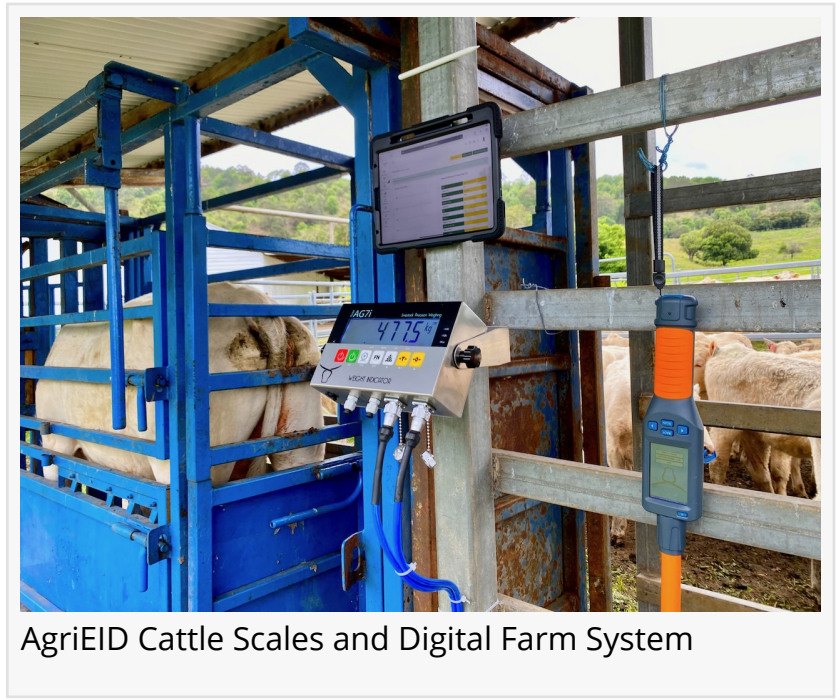

This latest product launch solidifies AgriEID's position as Australia's premier provider of cattle scales.

Leveraging groundbreaking in-house developed technology, AgriEID continues to redefine boundaries, highlighting the company's trailblazing drive and unwavering dedication to amplifying the potential of small and medium-sized farmers.

Central to the next-generation [cattle scales system](#) are precision load bars, which are equipped with advanced load cells manufactured from high performance aircraft grade alloy composite. These cells are meticulously designed to meet the rigorous demands of livestock weighing, offering a level of precision that was previously unattainable. Complementing these state-of-the-art load bars, an improved algorithm provides farmers with exceptionally accurate average weight readings. This translates into data farmers can trust, enhancing their decision-making and ensuring the overall effectiveness of livestock management.

AgriEID Next Generation Cattle Scales

Complementing the upgraded hardware is AgriEID's avant-garde software upgrade. A marked improvement from the previous iteration, the software forms a dynamic platform that not only streamlines but also enriches livestock management tasks. With the ability to auto-calculate both individual and group average daily weight gain, this advanced software presents a detailed, holistic perspective of herd health and productivity. The access to this fine-grained data equips farmers with the power of knowledge, paving the way for them to make data-driven decisions, amplify herd performance, and, in the long run, bolster farm profitability.