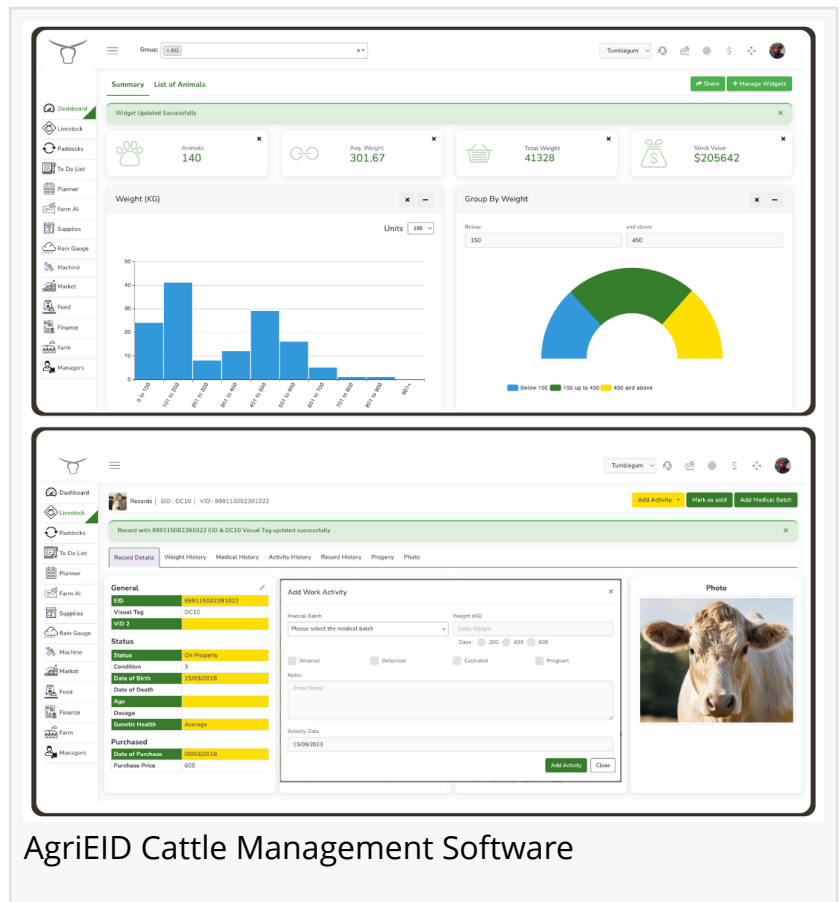

Moreover, the system's ability to auto-calculate average daily weight gain presents farmers with a powerful tool for monitoring their herd's health and productivity. By identifying trends and anomalies in this data, farmers can take proactive measures to address any health issues, optimise their herds' performance, and prevent potential losses.

AgriEID's [innovative cattle scales](#) offer more than just hardware improvements. The integrated software suite is equally crucial to enhancing farm profitability. This comprehensive digital farm software enables farmers to efficiently record and analyse a wide range of performance metrics. By presenting this data in an easy-to-understand format, the software empowers farmers to make informed, data-driven decisions that directly contribute to improving their bottom line.

The data collected and analysed by AgriEID's system also provides valuable insights that extend

AgriEID Cattle Management Software