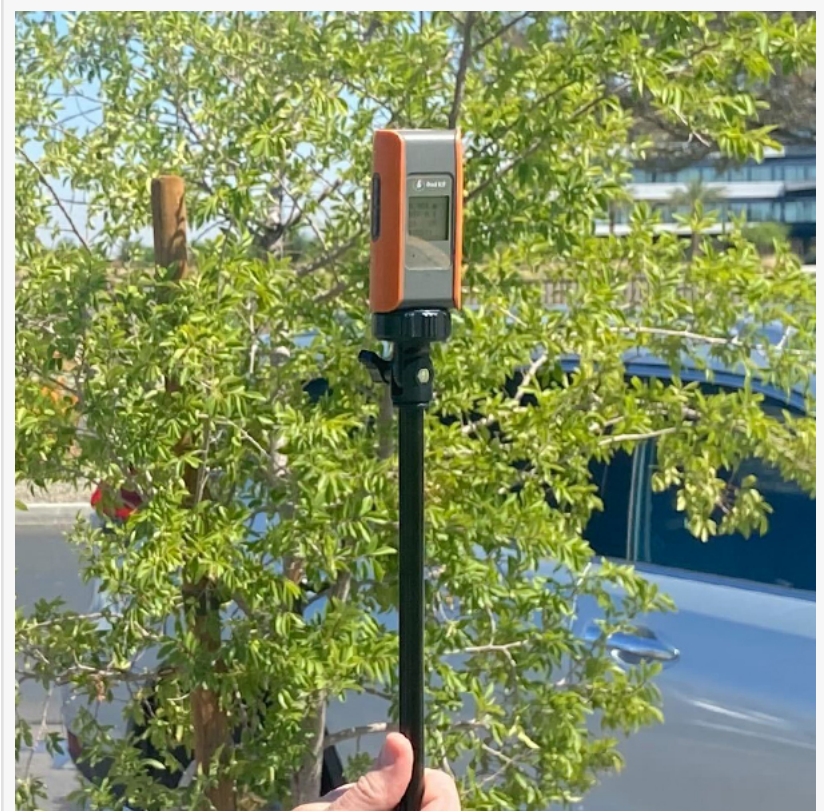

SBAS and subfoot (25 cm) measurements by enabling RTK support.

- Flex Mini Standard provides reliable 1.5 to 2 meter standalone accuracy in SBAS regions.

* Flex Mini continues a tradition of field upgradeability to ensure continuous product improvement. Flex Mini Extreme upgrades can be purchased pre-configured or at a later time through an easy, over-the-air update.

* Flex Mini embraces the latest in GNSS technology to provide highly accurate location information with support from multiple satellite constellations (GPS, GLONASS, Galileo, and BeiDou). This delivers global coverage and more reliable performance in challenging environments (e.g., urban canyons and tree canopy).

* Flex Mini employs Bluetooth to connect to smartphones, tablets, and other Bluetooth-enabled devices, allowing users to enhance their existing technology with more accurate, real-time positioning. Cable-free connection ensures a no-hassle setup and a clutter-free field experience. As an MFI licensee, Bad Elf products are certified to be compatible with Apple iOS platforms.

* The high-capacity, internal, rechargeable battery delivers all-day operation, allowing field workers to collect data without nagging power concerns.

* Flex Mini's rugged IPX7 construction ensures durability and protection against water, dust, and

Flex Mini using monopod