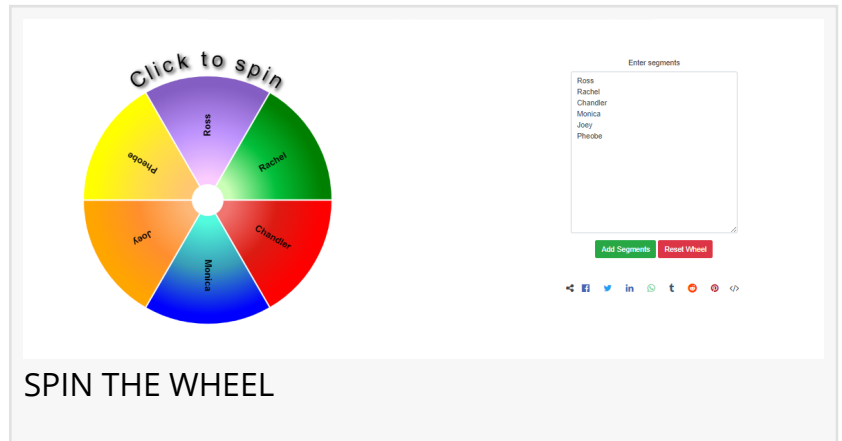

Introducing "Wheel Decide": Adding Fun and Randomness with Wheel Spinner

Wheel Decide is a wheel spinner that allows users to make random and unpredictable decisions when they spin the wheel.

UNITED STATES, August 15, 2023
/EINPresswire.com/ -- Introducing "Wheel Decide": Adding Fun and Randomness with Wheel Spinner

In a digital landscape driven by innovative solutions, make random decisions with the introduction of a wheel spinner known as "Wheel Decide" on the website wheel-decide.com. The wheel spinner is an easy-to-use random decision-maker that gives some random and unpredictable decisions. As a user one needs to [spin the wheel](#) to use this wheel spinner.

The wheel spinner goes by the name 'wheel decide'. The spinner wheel lets an individual make some fair random decisions where the visitor has to "Spin the Wheel". There are many applications of the wheel spinner depending on the needs of an individual. One can use the wheel while organizing a party, or a giveaway, to end a debate, or just cannot decide what to eat, just spin the wheel for random outcomes.

How Wheel Decide (wheel spinner) Works

How It Works: The spinner wheel has a user-friendly and easy to comprehend interface that adapts to the preferences of website visitors. By default, the wheel is divided into six pieces. A name is represented by each of these brackets. The wheel begins to spin as soon as the users tap it, setting off the mechanism. And when it finally finishes, a completely random name is presented to the user.