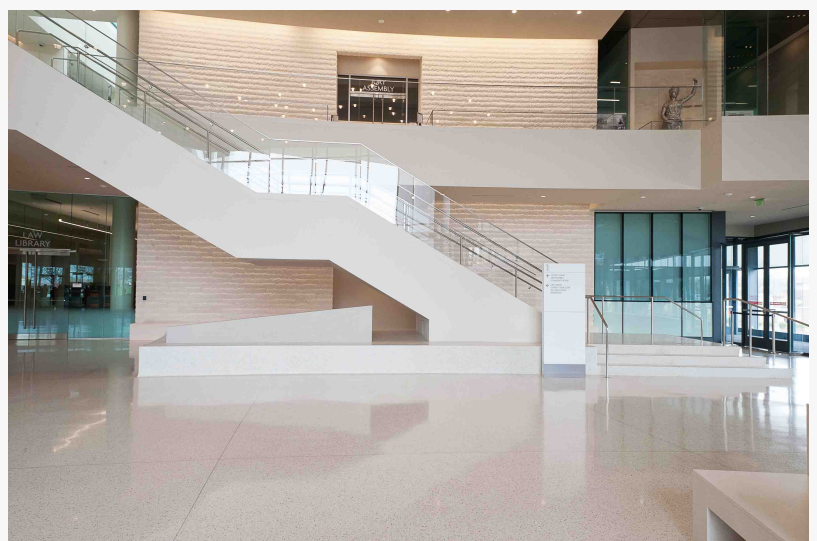

In the two-story lobby, monochromatic terrazzo is installed on floors, walls, stairs, and benches.

With a clean zinc divider strip pattern, the terrazzo flooring was poured in place and trowelled and polished by hand on walls and benches. The project is a total of 20,000 square feet.

The completion of the new courthouse in 2021 marked significant progress in realizing the county's master plan over the past two decades and in revitalizing the city's downtown. Designed to accommodate rapid population growth and reduce energy use, the LEED-certified courthouse was built to serve the county for the next 75 years.