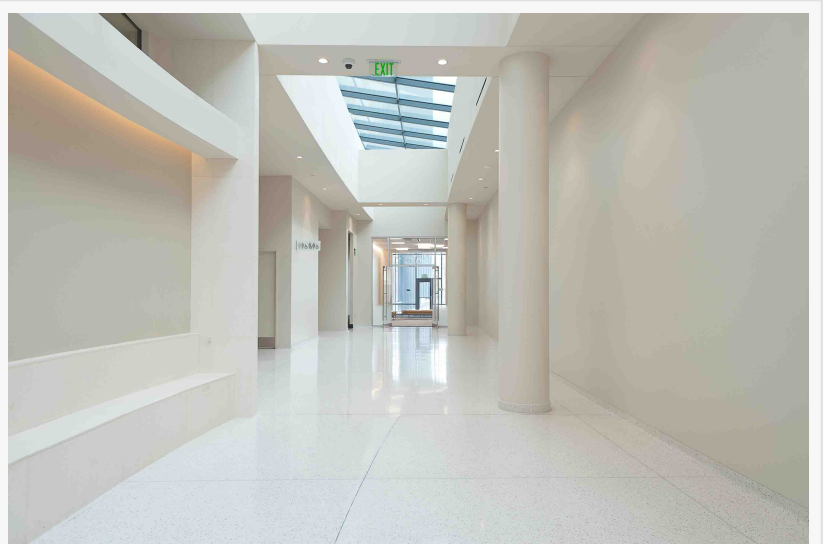

The NTMA's annual Honor Award program recognizes outstanding terrazzo projects its members submit. The program promotes member contractors as the sole qualified resource for terrazzo installations that meet the highest industry standards.

This year, the NTMA, a 148-member nonprofit trade association headquartered in Fredericksburg, Texas, celebrates its centennial. The NTMA establishes national standards for terrazzo systems for floor and vertical applications. Its mission is to

promote quality craftsmanship and creativity in terrazzo while supporting its members in their trade and service to the construction industry.

Terrazzo

In addition to supporting its member companies in their trade, NTMA's range of complimentary services extends to design professionals, architects, general contractors, maintenance professionals, and building owners. From helping architects write specifications to providing technical assistance at any stage of a project, NTMA's purpose is to help support quality terrazzo installations.

Terrazzo originated in 15th-century Italy, a direct descendant of the mosaic artistry of ancient Rome. One of the world's original sustainable building systems, terrazzo evolved from the resourcefulness of Venetian marble workers as they discovered a way to reuse discarded stone chips creatively. Terrazzo artisans still pour terrazzo by hand on the construction site, with options for precast and waterjet-cut elements. Marble, stone, glass, or other aggregates, often sourced locally, are embedded in a cement or epoxy base and polished. Terrazzo combines design flexibility with ease of maintenance and durability to last the life of the building.

Blake Wood

DESCO Coatings

+1 913-782-3330

blake@descocoatings.com

Visit us on social media:

[Facebook](#)

[LinkedIn](#)

[Instagram](#)

[YouTube](#)

[TikTok](#)