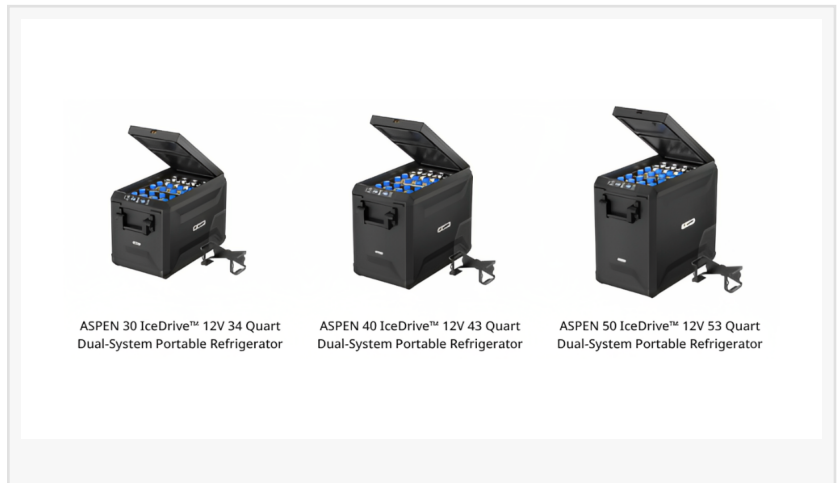

SAN LEANDRO, CALIFORNIA, UNITED STATES, August 10, 2023

/EINPresswire.com/ -- Three new products will be added to [BougeRV's](#) product selection in August: the Aspen 30 Icedrive, Aspen 40 Ice drive, and Aspen 50 Ice drive Portable Fridges. As

Key Features of the Aspen Ice Drive Portable Fridges:

1. **External 220WH Battery:** Designed with convenience in mind, the Aspen Ice Drive Portable Fridges are equipped with an external 220WH battery. With the powerful 220Wh battery mounted on the outside, this portable design provides more food storage space. With 100W of solar input, this battery works perfectly to power the ASPEN refrigerator, keeping the food and drinks colder for longer. This battery backup can provide up to 200W of continuous power, making it ideal for running small appliances like mini-fridges. It also features multiple charging ports, including AC, DC, USB, and Type-C, so customers can easily charge their devices while on

the go.

2. Unique Ice Drive System: IceDrive™ System is designed for ice cream lovers. The temp in one zone can be dropped sharply and kept below 0°F for storage ice cream, while the other zone acts as refrigeration (37-68°F) for fresh. The heart of BougeRV's innovation lies in its unique Ice Drive System. This advanced cooling technology not only maintains a consistent temperature within the fridge but also minimizes power consumption. This means longer-lasting cooling performance without draining the power supply, making it an ideal choice for longer trips and excursions.