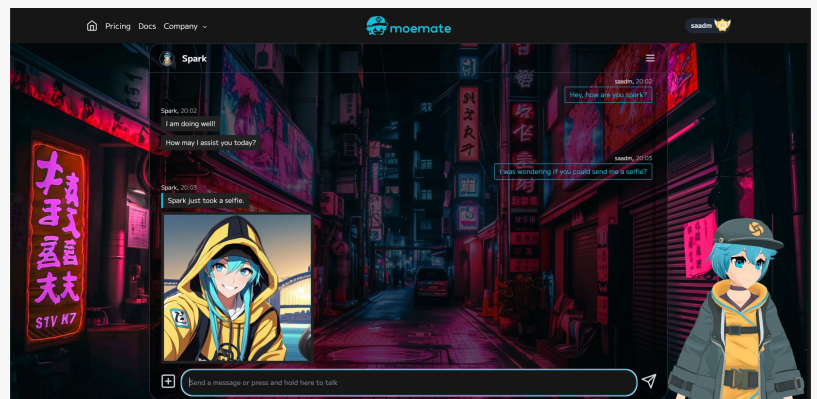

Webaverse Launches Moemate: The Future of Personalized Interactive AI

Webaverse is proud to introduce Moemate, the most advanced AI Studio that brings immersive, interactive characters to life

SAN FRANCISCO, CALIFORNIA, UNITED STATES, October 25, 2023

[/EINPresswire.com/](https://EINPresswire.com/) -- Webaverse is proud to introduce Moemate, the most advanced AI Studio that brings immersive, interactive characters to life.

Moemate offers:

- Unparalleled Personalization: Craft AI chatbots tailored to individual tastes, from fictional characters to AI doppelgängers.
- 3D Animated Models: Breathe life into your characters with animations and spoken conversations in 100+ languages.
- Skill Integration: Moemate isn't just a chatbot. With an open platform for "skills", it can automate emails, play games, and more.

Moemate brings your characters to life

Moemate characters can generate selfies based on custom image models

Choose from hundreds of characters on Moemate or create your own!

models including GPT4 and Claude v2 along with 30+ image and multiple voice models.

More Than Just Chatting:

Moemate's current features include web search, screen perception, image and selfie generation, voice cloning and custom image model training. Users can even make a clone of themselves using personal selfies, enhancing the AI connection.