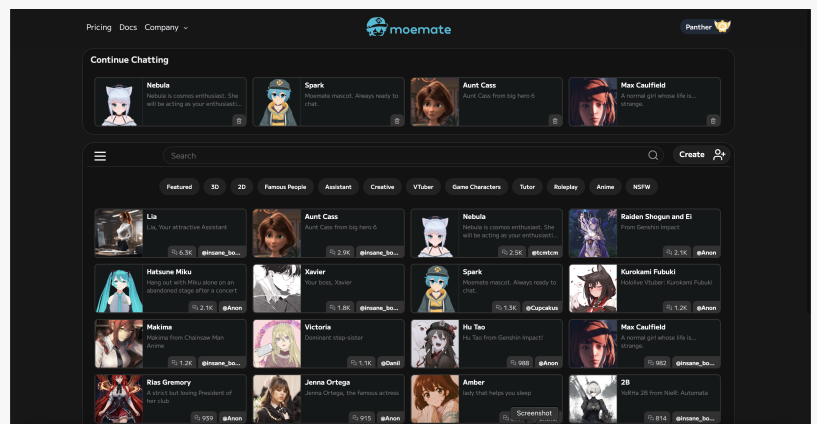

[/EINPresswire.com/](https://EINPresswire.com/) -- Webaverse is proud to introduce Moemate, the most advanced AI Studio that brings immersive, interactive characters to life.

Moemate offers:

- Unparalleled Personalization: Craft AI chatbots tailored to individual tastes, from fictional characters to AI doppelgängers.
- 3D Animated Models: Breathe life into your characters with animations and spoken conversations in 100+ languages.
- Skill Integration: Moemate isn't just a chatbot. With an open platform for "skills", it can automate emails, play games, and more.

Diverse AI Models & Freedom of Expression:

While others aim for a universal AI, Moemate celebrates individuality. Choose from a vast selection of AI models without censorship constraints. moemate offers 8 premium LLM

Moemate brings your characters to life

Moemate characters can generate selfies based on custom image models

Choose from hundreds of characters on Moemate or create your own!

models including GPT4 and Claude v2 along with 30+ image and multiple voice models.

More Than Just Chatting:

Moemate's current features include web search, screen perception, image and selfie generation, voice cloning and custom image model training. Users can even make a clone of themselves using personal selfies, enhancing the AI connection.