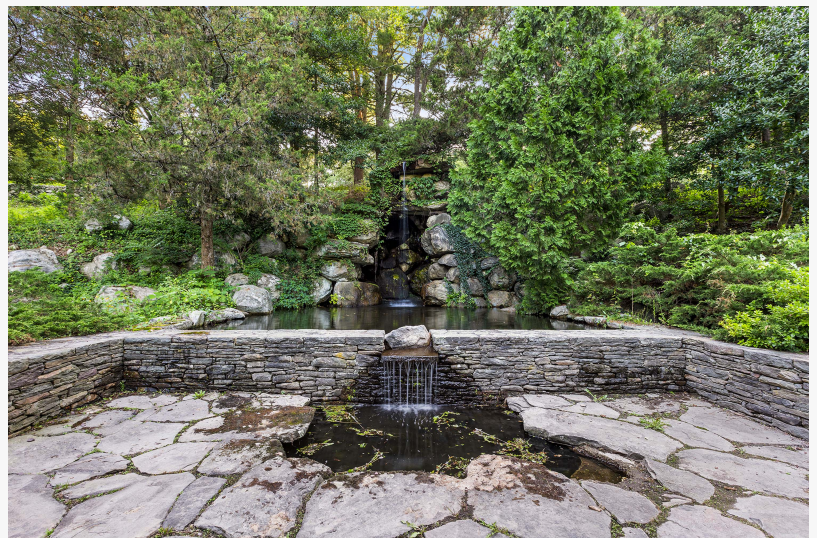

Retreat surrounded by nature with high-end amenities