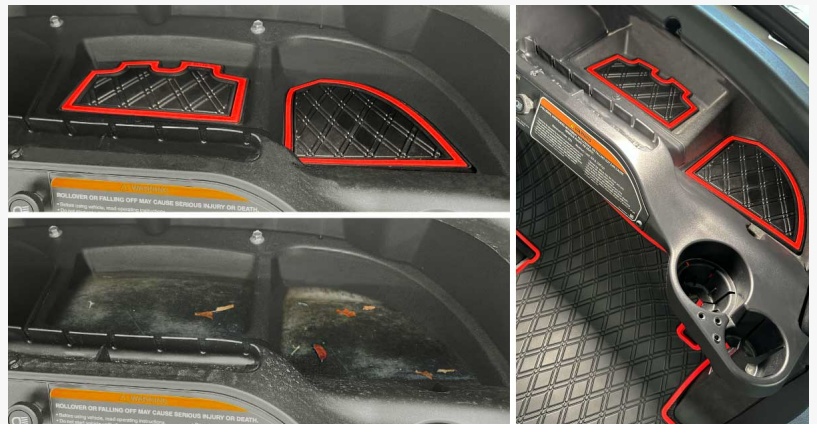

Dash mats for Club Car Precedent in Red Trim comparison vs dirty dash cubbies