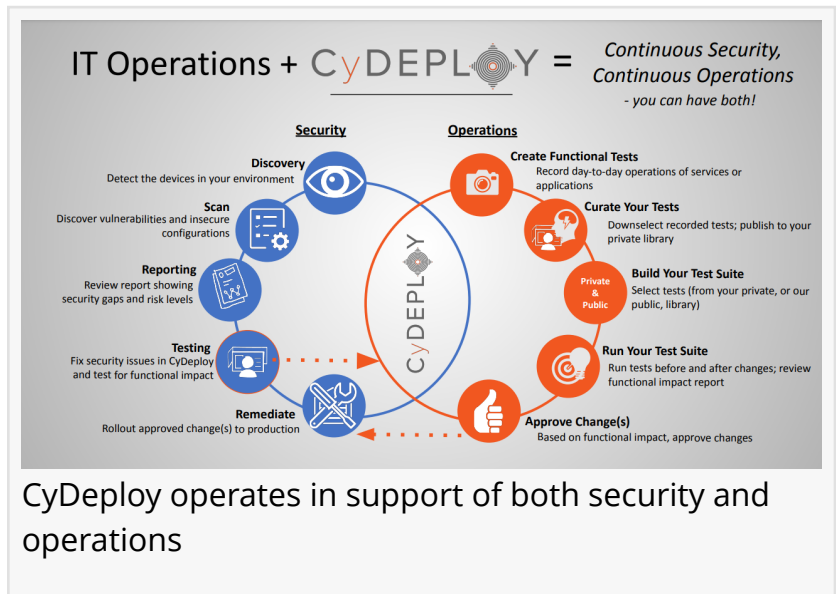

Sandbox-on-Demand with ML-Driven Environment Verification - Now Available for Enterprise Deployment

BALTIMORE, MD, UNITED STATES,
September 28, 2023 /

[EINPresswire.com/](https://www.einpresswire.com/) -- [CyDeploy](#)[™] is a patent-pending business solution that positions customers to efficiently verify that a change - a patch, a configuration update, a new application or service - in their environments will not break existing environment functionality or disrupt critical business operations. This solution is especially important for organizations with complex, and business critical 3rd party applications deployed throughout their environments because CyDeploy can reduce the months and weeks of testing to a matter of days.

CyDeploy creates a digital twin, in a secure sandbox-on-demand, and uses a machine learning model based on OpenAI's GPT3, so customers can quickly build and execute automated, repeatable tests, and predict how their environments will function before and after a planned change.

CyDeploy has been commercially available in a SaaS version, built with Microsoft Azure. As of August 31, 2023, CyDeploy's Enterprise version is available in the Microsoft commercial marketplace. The Enterprise version allows customers to access the efficiency of CyDeploy within their own cloud tenants.

To view the CyDeploy products and how they compare to the [Enterprise version, click here.](#)

"A software company with a workforce of over 1,000 employees hired us to handle a technology project that involved rolling out Microsoft Intune and conducting security scans throughout the organization. The company didn't have a dedicated testing environment, so as a part of the project, we had to figure out the functional and business impact of these changes before