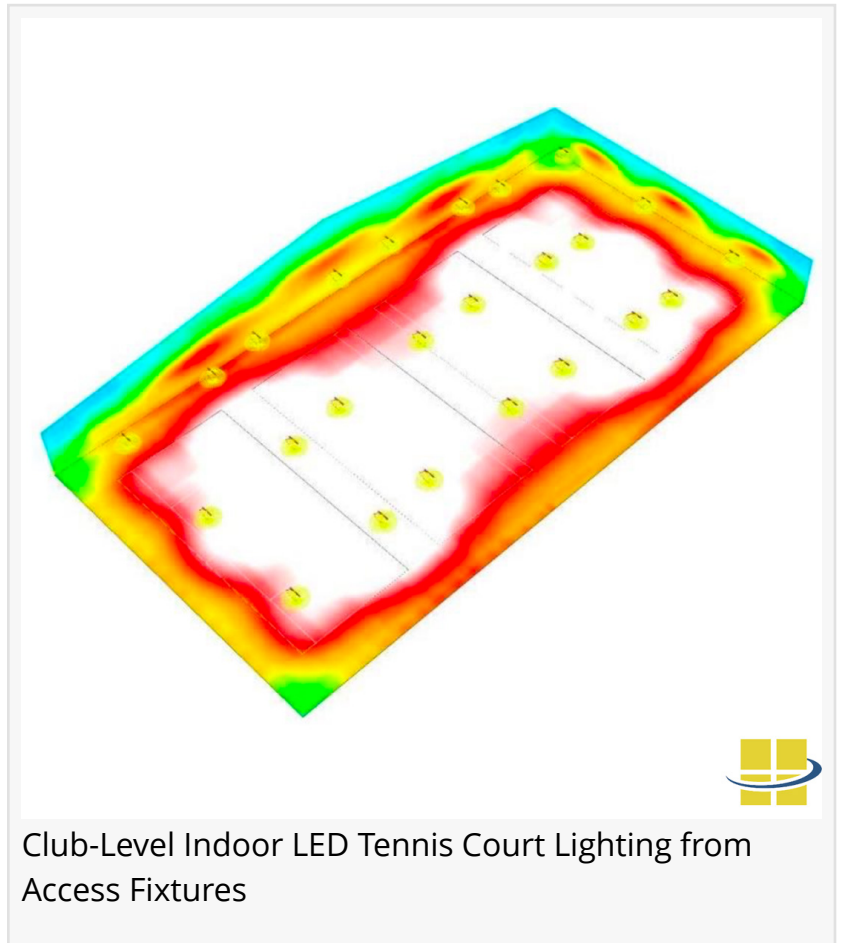

WORCESTER, MA, UNITED STATES, October 5, 2023 /EINPresswire.com/ -- Access Fixtures, a leader in commercial and industrial LED lighting, today announced the launch of a new [Club-Level Indoor Tennis Package](#). This lighting package features six of our 160w EPTA LED fixtures, designed to illuminate indoor [tennis courts](#) for club-level play. This package achieves 31 average footcandles with a 1.33 max/min. These linear fixtures are designed with a curved top to ensure that tennis balls never get stuck on top of them. Each EPTA fixture in this package has an EXTREME-LIFE rating of L70 @ 200,000 hours, providing years of virtually maintenance-free performance. Using the photometric study as a mounting guide, mounting the EPTAs at the sides and ends of the tennis court, and using diffuser optics, glare is virtually eliminated.

“This Club-Level Indoor Tennis Package is a unique and innovative lighting solution, providing flawlessly bright and uniform illumination without glare for an optimal playing experience”, said Access Fixtures CEO, Steven Rothschild. “By incorporating our EPTA fixtures into this package, we marry the ultimate in [sports lighting](#) performance with maximum energy efficiency, saving you money and helping the environment”.

Fixtures in this package come in black or gray as standard, with custom RAL colors available