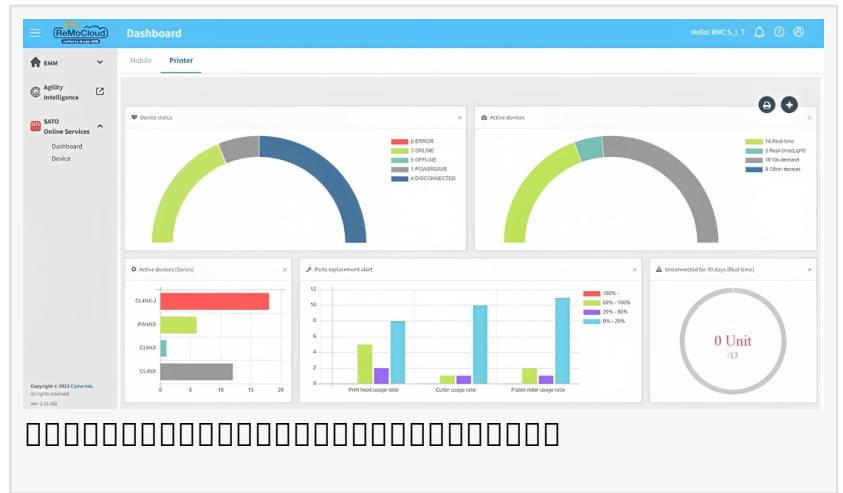

SATO Kazuki Ikeda

製品紹介 SATO TOKYO:
6287 Cipher
Lab TWO: 6160
(EMM) ReMoCloud × SOS
(1) SATO RFID
CipherLab

CipherLab Lim Yee SATO ReMoCloud ×

SOS ReMoCloud CIPHERLAB

12 SATO (3)
SATO SOS
(3) ReMoCloud
CIPHERLAB Android

SATO
ReMoCloud x SOS
CIPHERLAB

* ReMoCloud

- (1) SOS SATO
(2) IT
(3) 2023 7

CIPHERLAB
CIPHERLAB

OTC6160
www.cipherlab.com

SATO

SATO TOKYO 6287 SATO

SATO
SATO 1940 26 5,600
2023 3 31 1,428.24 10.5