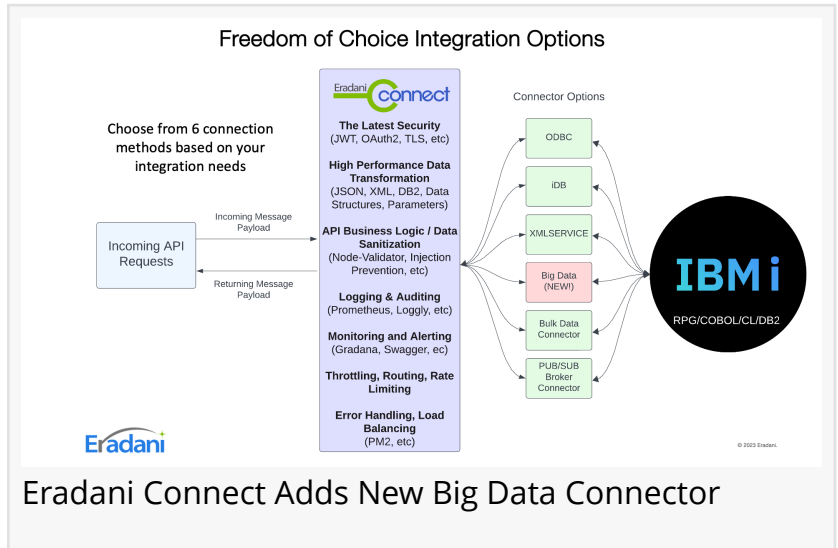

Eradani Connect Smashes API Transaction Payload Size Restrictions for IBM i with New Big Data Connector

Revolutionary Big Data Connector removes payload limitations, boosts performance; available to all Eradani Connect customers at no extra charge

DUBLIN, CA, USA, October 9, 2023 /EINPresswire.com/ -- Eradani, a recognized leader and innovator in digital transformation for IBM i, today announced the release of their groundbreaking Big Data Connector for [Eradani Connect](#). This game-changing new capability shatters payload size restrictions and dramatically accelerates performance when sending and receiving API data with very large messages from IBM i applications.

The Eradani Connect Big Data Connector eliminates the 16MB data payload limitation and performance penalties inherent when utilizing XMLSERVICE to exchange API data with IBM i. The revolutionary Connector boosts payload sizes exponentially while maintaining optimal transfer speeds. The Big Data Connector is included at no extra cost in all Eradani Connect subscriptions.

“

The Eradani Connect Big Data Connector unleashes the full power and performance of IBM i for API integration.”

Dan Magid

“The Eradani Connect Big Data Connector unleashes the full power and performance of IBM i for API integration,”