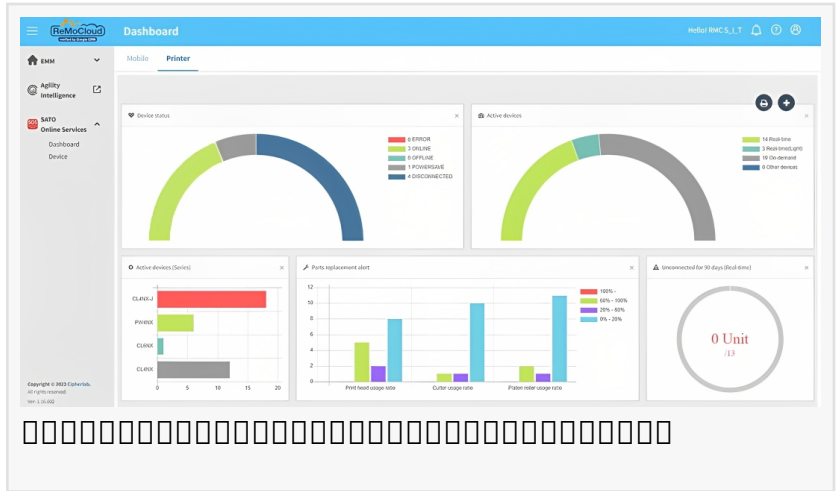

 ReMoCloud ×

 SOS SATO /RFID CipherL

 ab

 "

 "

"12 SATO /RFID (3) SATO (3)

 ReMoCloud CipherLab Android

SATO