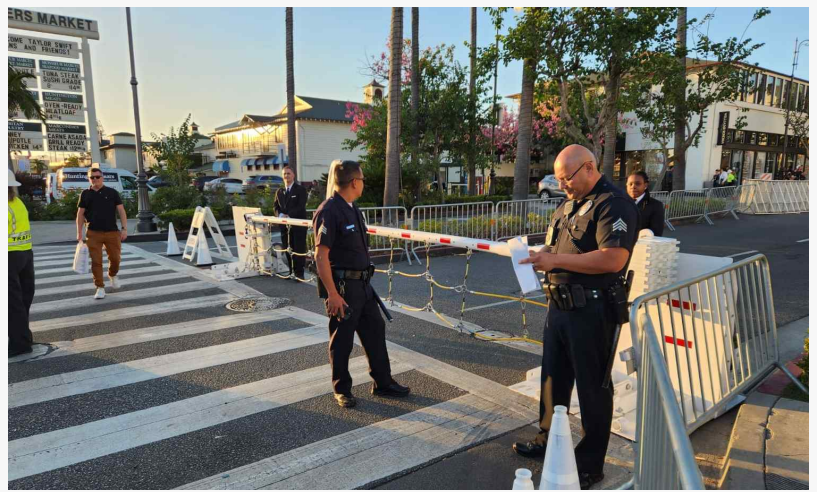

increasing number of event organizers are choosing the Archer 1200 Barriers because they know they can be so easily moved. They are mobile but strong enough to stop a speeding vehicle if needed as we've seen in our crash tests."

The highly anticipated premiere attracted not only Swifties but celebrities including Beyonce, Mariska Hargitay, Adam Sandler and Flava Flav. With the open-air shopping, lifestyle and dining destination closed off for the occasion, the fans were able to spread out and even get one-on-one selfies with Taylor as she took her time walking the red carpet.

All roadways into The Grove were secured by Meridian Beam Gates

Both the Archer barrier and beam gate have undergone rigorous crash tests to ensure the highest level of safety. The Archer 1200 Barriers are constructed from 700 lbs. of American-made steel although because of their unique design and mobility can be easily moved by one person.

Meridian's Archer 1200 Barriers have been used for large-scale SEAR (Special Events Assessment Rating) Level 1 events such as the Tournament of Roses Parade and Game, the Presidential Inauguration, as well as NFL, MLS, and other locations. The product, as well as Meridian's deployment training, have been awarded The SAFETY Act Designation.

Meridian Archer 1200 Barriers are "SAFETY Act Certified" by the United States Department of Homeland Security (DHS) providing the ultimate standard in keeping people, communities and places safer. For more information about Meridian Rapid Defense Group and the Archer 1200 vehicle barrier visit www.meridian-barrier.com

Eric Alms
Meridian Rapid Defense Group
+1 213-400-9811

[email us here](#)

Visit us on social media:

[Facebook](#)

[Twitter](#)

[LinkedIn](#)

[Instagram](#)

[YouTube](#)