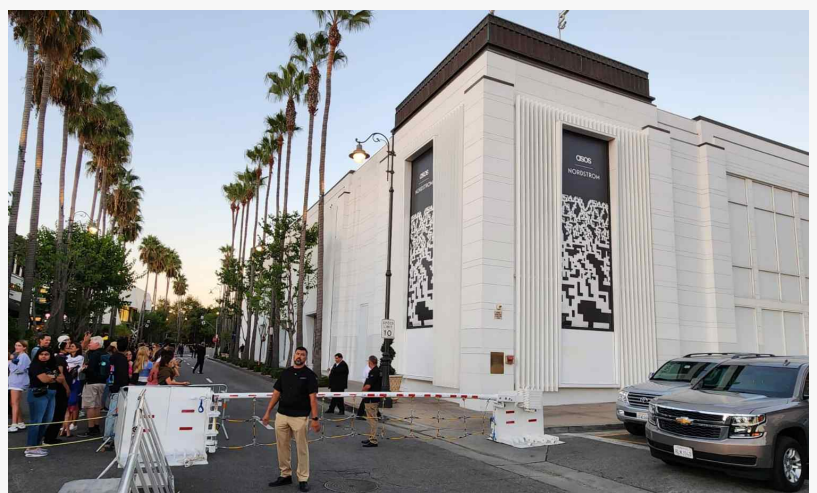

MERIDIAN CREATES SAFE ZONE FOR TAYLOR AND HER SWIFTIES

LARGE CLOSURE CALLS FOR BOTH ARCHER BARRIERS AND BEAM GATES

LOS ANGELES, CA, US, October 13, 2023 /EINPresswire.com/ -- When [Taylor Swift](#) secretly came to town for her highly anticipated [Eras Tour](#) concert film premiere, Meridian Rapid Defense Group was able to quickly answer the call to create a secure zone for Taylor and her 2,200 invited Swifties.

Swifties lined up to get a glimpse of Taylor's entrance

Organizers made the unprecedented decision to close down LA's upscale shopping destination, The Grove, for an entire day in preparation for the big night. While the massive red carpet was rolled out, Meridian's teams brought in Archer 1200 Barriers and Archer Beam Gates as part of the security plan.

“

This was an enormous area to close off with several public streets and walkways leading into The Grove. We teamed with The Grove security, and police and fire to make sure every entrance was covered.”

Peter Whitford, Meridian CEO

Peter Whitford, Meridian CEO said, “This was an enormous area to close off with several public streets and walkways leading into The Grove. We teamed with The Grove security, and police and fire to make sure every entrance was covered.”