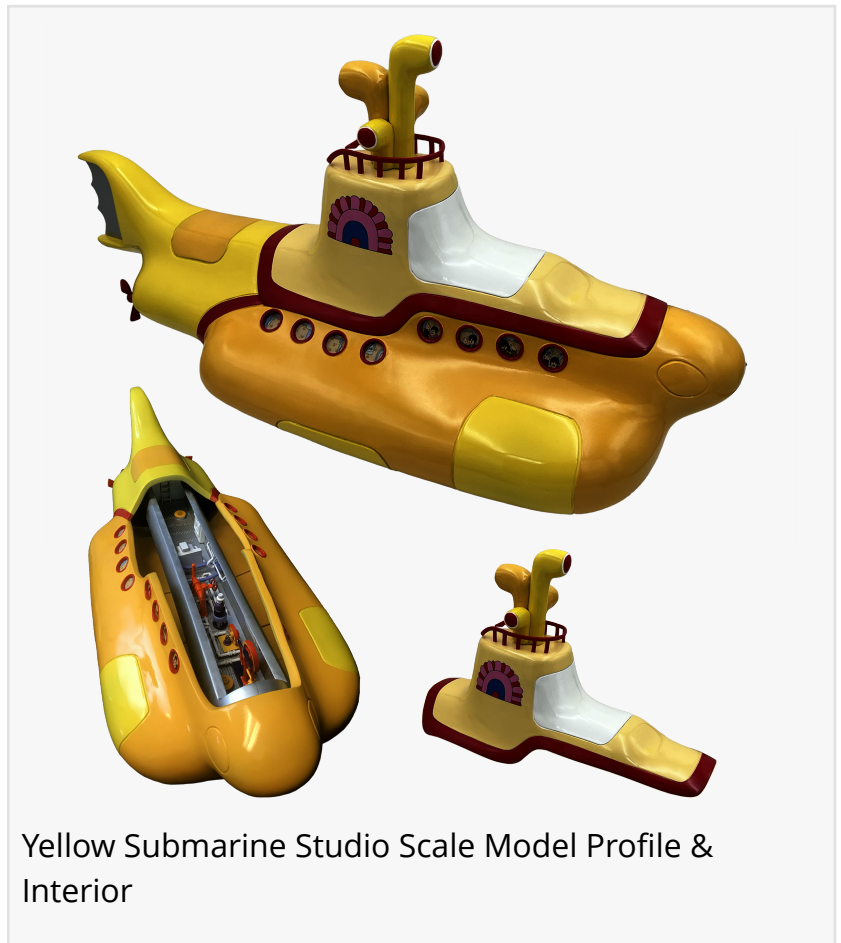

Factory Entertainment Recruits Beatles Fans To Launch The Yellow Submarine

CONCORD, CA, UNITED STATES, November 7, 2023 /EINPresswire.com/ -- [Factory Entertainment](#), a leading manufacturer of entertainment collectibles, today announced the latest addition of its ever-expanding range of pop-culture offerings: a studio scale model of The Beatles Yellow Submarine, but they need your help in making it a reality.

Over 200 artists worked tirelessly to create the surreal style of 1968's *The Beatles: Yellow Submarine* feature-length musical fantasy motion-picture. No physical models of the Yellow Submarine were ever created for the production. To celebrate the 55th anniversary of the film, as well as the beloved Beatles song on which it's based, Factory Entertainment wanted to honor this psychedelic icon by realizing it as a real-world, studio scale model.

Yellow Submarine Studio Scale Model Profile & Interior

"We've been lucky enough create several versions of the Yellow Submarine over the years. This project is intended to be the ultimate homage and for me, a culmination of a journey that started decades ago, as a young child playing with a small diecast toy of this iconic undersea vessel." said Factory Entertainment Creative Director, Barry Eldridge.

Officially licensed and approved by Apple Corps, each studio scale model is an impressive 27 inches long (68.5cm). The main body is crafted from fiberglass and polyresin, plastic and diecast metal are used for the fittings. The conning tower section is removable, revealing a detailed interior inspired both by real-world naval architecture and the submarine interior scenes seen in the film. Each studio Yellow Submarine comes with a limited edition numbered plaque, display