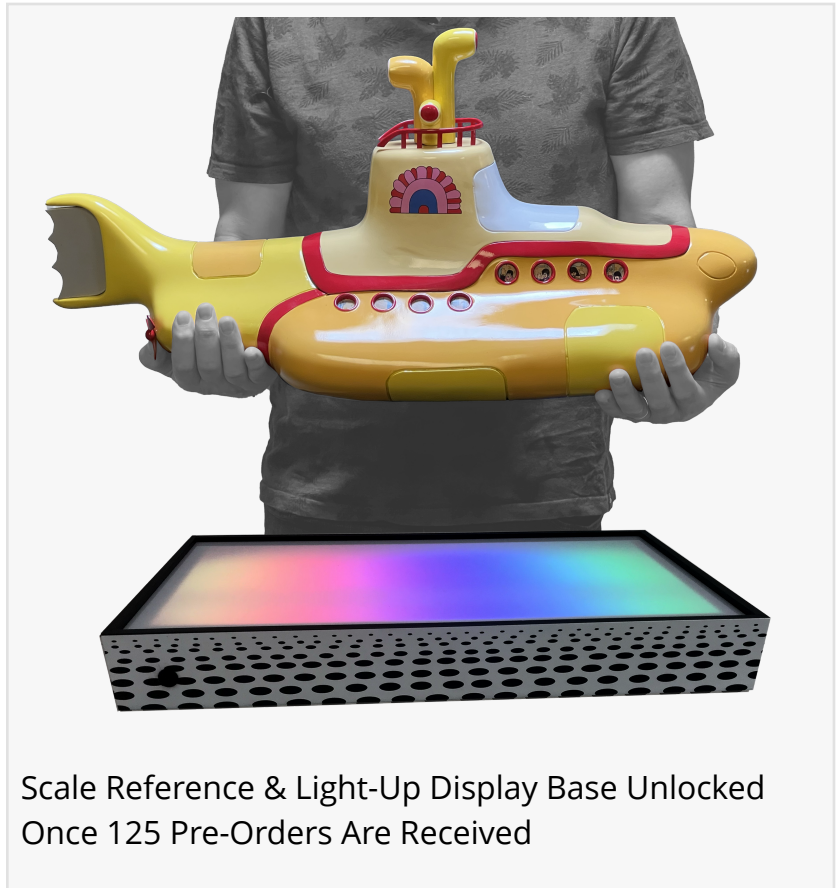

Over 200 artists worked tirelessly to create the surreal style of 1968's *The Beatles: Yellow Submarine* feature-length musical fantasy motion-picture. No physical models of the Yellow Submarine were ever created for the production. To celebrate the 55th anniversary of the film, as well as the beloved Beatles song on which it's based, Factory Entertainment wanted to honor this psychedelic icon by realizing it as a real-world, studio scale model.

Yellow Submarine Studio Scale Model Profile & Interior

"We've been lucky enough create several versions of the Yellow Submarine over the years. This project is intended to be the ultimate homage and for me, a culmination of a journey that started decades ago, as a young child playing with a small diecast toy of this iconic undersea vessel." said Factory Entertainment Creative Director, Barry Eldridge.

Officially licensed and approved by Apple Corps, each studio scale model is an impressive 27 inches long (68.5cm). The main body is crafted from fiberglass and polyresin, plastic and diecast metal are used for the fittings. The conning tower section is removable, revealing a detailed interior inspired both by real-world naval architecture and the submarine interior scenes seen in the film. Each studio Yellow Submarine comes with a limited edition numbered plaque, display

As a special incentive, when 125 pre-orders are received, Factory Entertainment will include, at no extra charge, a 'Sea of Holes' inspired light-up display base with every model. This internally illuminated base features over 150 different color patterns and speed options, all operated via remote control.