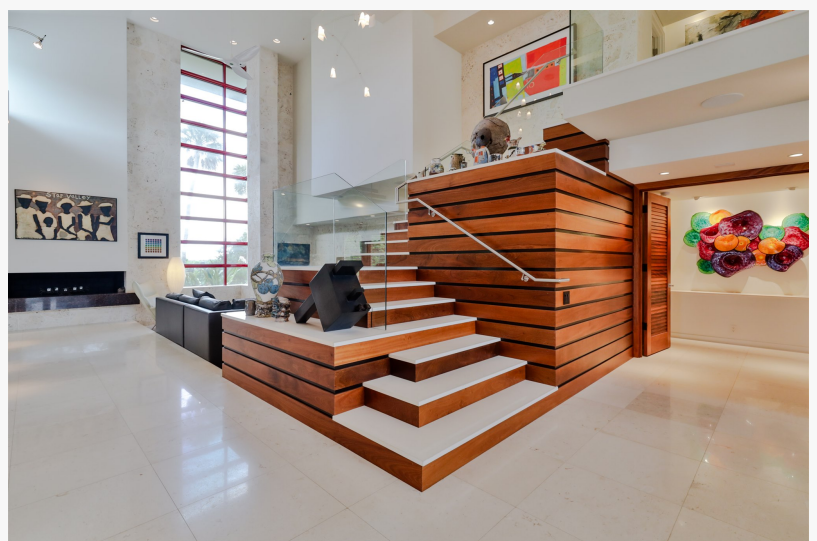

EINPresswire.com/ -- The exquisite world of 1006 S. Riverside Drive is now open to the public for sale, offering a unique blend of legacy, design, and artistry. This custom-built residence, located in the heart of the city, harmonizes the rich heritage of the "England Family" with [visionary architecture and an artistic vision](#) that resonates in its unique craftsmanship. It is a private retreat that embodies the essence of relaxed opulence and is surrounded by artistic treasures.

1006 riverside custom stair case

“

Let NSB Homes, Luxury & Lifestyle Experts exceed your expectations with our local knowledge of our coastal community and white glove service.”

Donna Concannon

The England family, known for their contributions to the city's cultural and artistic scene, has opened their doors to share their legacy with the world. The residence, designed by renowned architects, seamlessly blends traditional and modern elements, creating a one-of-a-kind living space. The attention to detail and the use of high-quality materials reflect the family's commitment to excellence and their passion for art.

The 1006 S. Riverside Drive residence is not just a home, but a work of art. Each room is adorned with carefully curated pieces from the England family's private collection, showcasing their love for art and their support for local artists. From paintings and sculptures to unique furniture pieces, every corner of the residence is a testament to the family's artistic vision. It is a place where one can truly immerse themselves in the beauty of art and find inspiration in every corner.