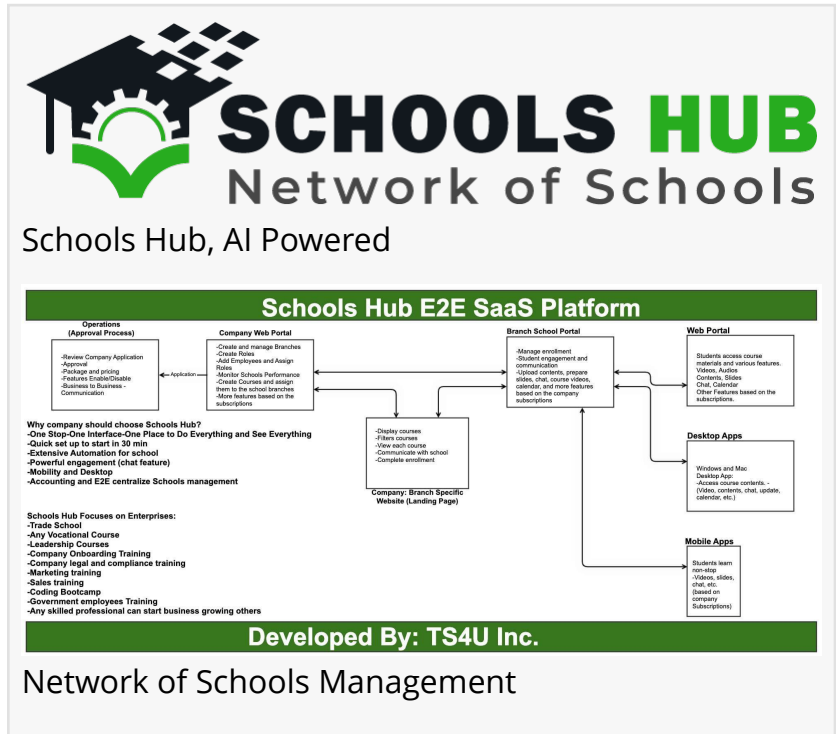

# Schools Hub AI-Integrated SaaS based Network of Schools (Automation For Schools and 24/7 AI support for students)

*Schools Hub, an AI-Powered "network of Schools," focuses on school automation, and Students get 24/7 non-stop support.*

WARREN, MI, UNITED STATES,  
December 11, 2023 /

EINPresswire.com/ -- In an innovative leap forward for the education sector, TS4U Inc. is proud to introduce the Schools Hub platform. This groundbreaking initiative, spearheaded by founder Mr. Shiblu Ahmad, is set to transform the way students learn and schools operate, bridging the gap between academic learning and real-world applications.