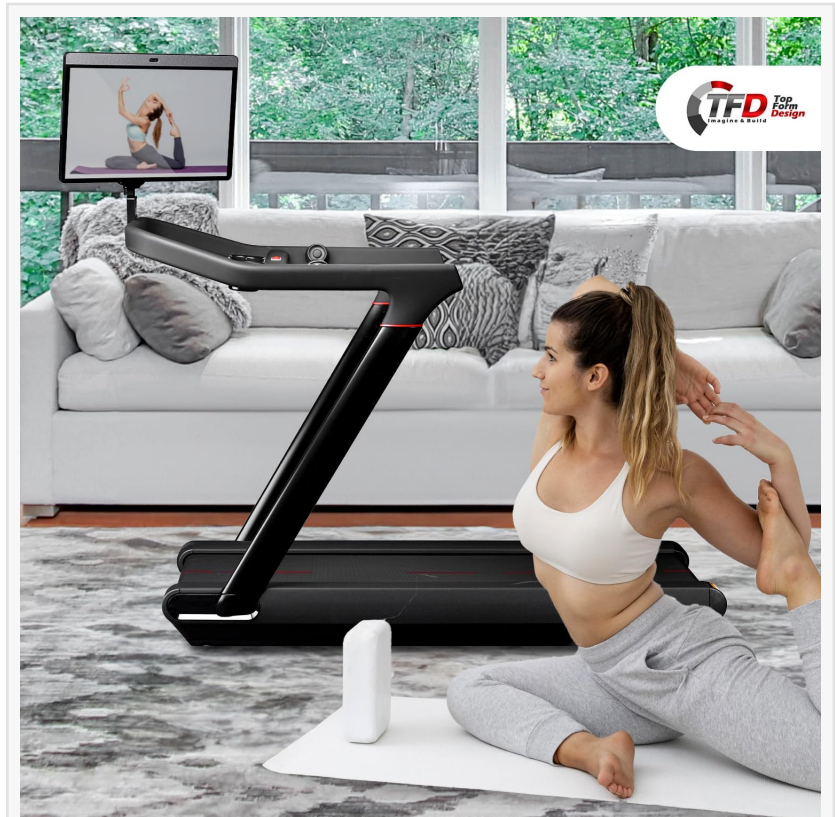

www.topformdesign.com. Follow TFD on social media for updates and promotions. With the launch of the Pivot-T, TFD continues to solidify its position as a leader in the aftermarket accessories market for Peloton and cycling bikes.

*Registered Trademarks of *Peloton are in no way affiliated with Top Form Design. Peloton & Affiliated Companies do not endorse this product and are registered trademarks of Peloton Interactive, Inc.

“

We are excited to introduce the Pivot-T, an updated accessory for Peloton Tread users”

Casey J.

Alex Dittrich
Bright Ventures DBA Top Form Design
+1 651-440-2837

[email us here](#)

Visit us on social media:

[Facebook](#)

[Instagram](#)

[YouTube](#)

Rotate your Peloton Tread Monitor 360° with TFD Pivot-T

This press release can be viewed online at: <https://www.einpresswire.com/article/673907214>

EIN Presswire's priority is source transparency. We do not allow opaque clients, and our editors try to be careful about weeding out false and misleading content. As a user, if you see something we have missed, please do bring it to our attention. Your help is welcome. EIN Presswire, Everyone's Internet News Presswire™, tries to define some of the boundaries that are reasonable in today's world. Please see our Editorial Guidelines for more information.

© 1995-2023 Newsmatics Inc. All Right Reserved.