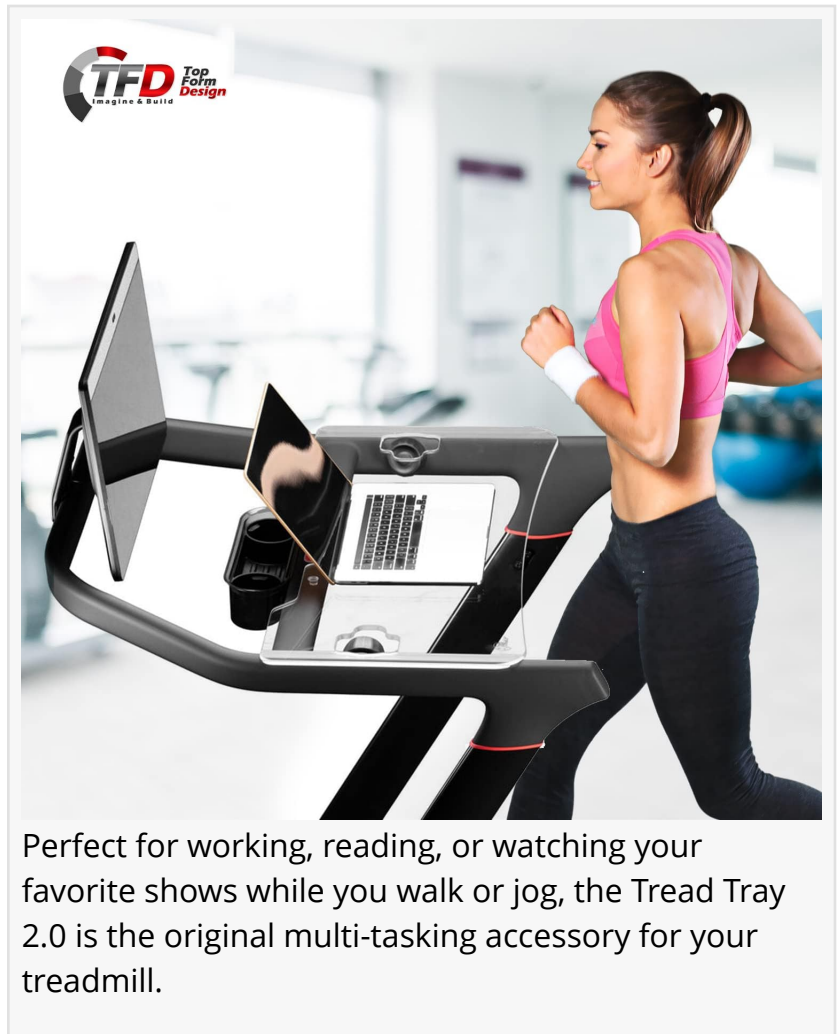

[Facebook](#)

[Instagram](#)

[YouTube](#)

Perfect for working, reading, or watching your favorite shows while you walk or jog, the Tread Tray 2.0 is the original multi-tasking accessory for your treadmill.