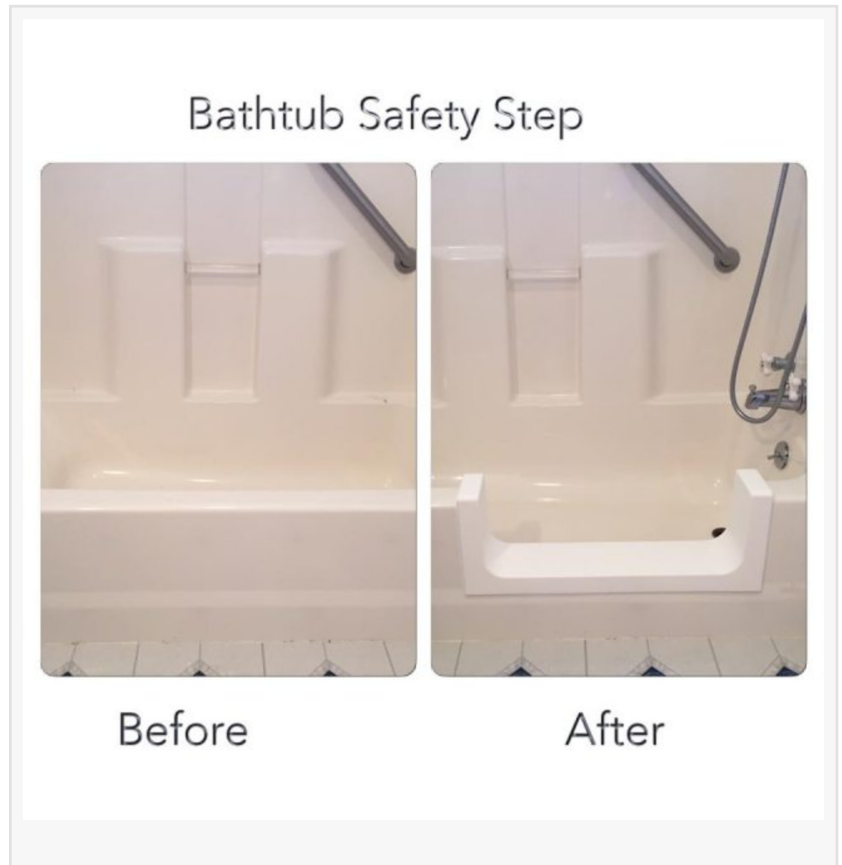

# The Role of TubcuT® in Preventing Bathroom Falls and Injuries

NEW ORLEANS, LOUISIANA, USA,  
December 18, 2023 /

EINPresswire.com/ -- With a steady rise in bathroom-related accidents, particularly among seniors and individuals with mobility challenges, [A New Beginning Refinishing](#) has highlighted the [TubcuT®](#) Conversion as a crucial solution in addressing this pressing issue. [Kristy Gaudin](#), owner of A New Beginning Refinishing and who offers the TubcuT® service in Louisiana, has elaborated on the transformational role of this innovative bathroom modification.

## Understanding the Risks in Traditional Bathrooms

Traditional bathtubs often present a high risk for slips and falls due to their tall sidewalls and slippery surfaces. These risks are amplified for individuals with mobility impairments, the elderly, and those recovering from surgeries or injuries. The TubcuT® Conversion aims to mitigate these hazards by transforming a conventional bathtub into a safe, walk-in shower.

The adaptive tub conversion is an efficient and cost-effective approach for enhancing bathroom safety.”

*Kristy Gaudin*

## Enhancing Safety and Accessibility

Kristy Gaudin explained, "TubcuT® is designed to lower the threshold of the tub to just 4 inches above the floor, which significantly reduces the risk of slips and falls." This lower entry point offers a safer alternative for seniors and individuals with disabilities, providing them with a comfortable and accessible bathing experience.