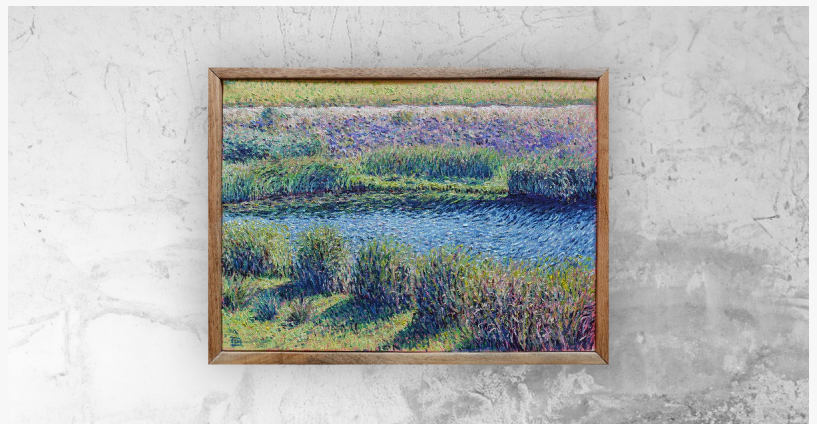

Observing the Flow Painting by Artchi

pieces ranging from abstract sculptures that challenge traditional shapes to neon art that ignites imagination and abstract art paintings that elicit emotions.

In the realm of artistic expression, abstract sculptures emerge as silent narrators of sophistication and class, transcending the ordinary and breathing life into the spaces they inhabit. Artchi believes that abstract sculptures possess a unique ability to evoke a myriad of emotions, making them not just decorative pieces but profound storytellers in their own right.

In the evolving landscape of interior design, neon wall art stands as a versatile medium, capable

of both complementing and defining the aesthetic of a space. The interplay of neon hues against various backdrops offers endless possibilities for customization, allowing individuals to curate an environment resonating with their unique style.

Abstract paintings possess a unique power – the ability to evoke emotions and provoke profound thought. In the hands of talented artists, each painting becomes a vessel for the artist's emotions and a catalyst for the observer's introspection. The interplay of colors, shapes, and textures in abstract paintings transcends literal representation, inviting viewers to delve into their own interpretations and emotional responses.