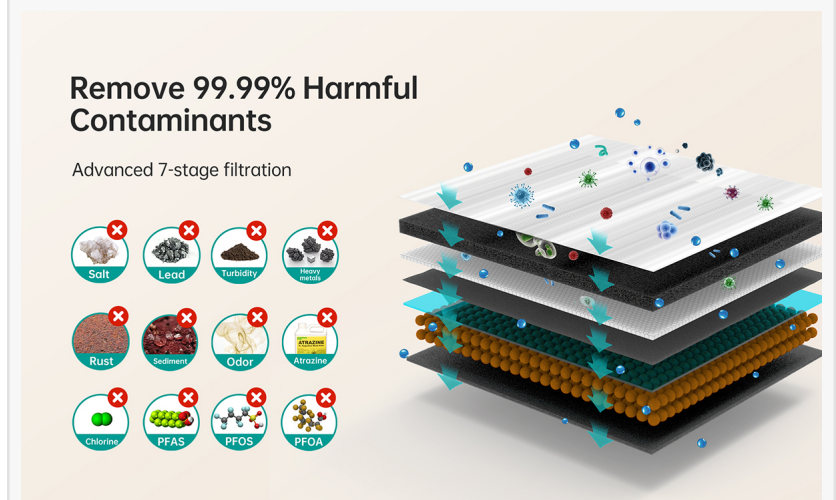

LOS ANGELES, CALIFORNIA, UNITED STATES, January 4, 2024

/EINPresswire.com/ -- [Suplaud](#) has launched its latest innovation, the under-sink tankless reverse osmosis system, an advanced water filtration solution that prioritizes water purity and ease of installation. This water purifier is equipped with innovative features that ensure families have easy access to clean, pollution-free water, enhancing the overall water experience at home.

Best [Reverse Osmosis System Under Sink](#):

Certified by NSF/ANSI 58 for TDS reduction and NSF/ANSI 372 for lead-free materials, the Suplaud under sink reverse osmosis water filtration system by General Electric ensures top-notch quality for residential homes. Utilize the high-flow reverse osmosis filtration system to safely enjoy purified tap water, meeting various water needs of the family at any time.

Advanced Filtration Technology:

The [Suplaud best reverse osmosis system](#) under sink uses 7-stage deep filtration, effectively reducing a variety of pollutants in the water, such as chlorine, lead, salt, rust, PFAS, odor, PFOA,

suplaud Tankless Reverse Osmosis System

suplaud Advanced Filtration Technology

PFO, etc. The filtration accuracy of this reverse osmosis system is as low as 0.0001µm (micron), ensuring healthy, safe, and pure water for family.