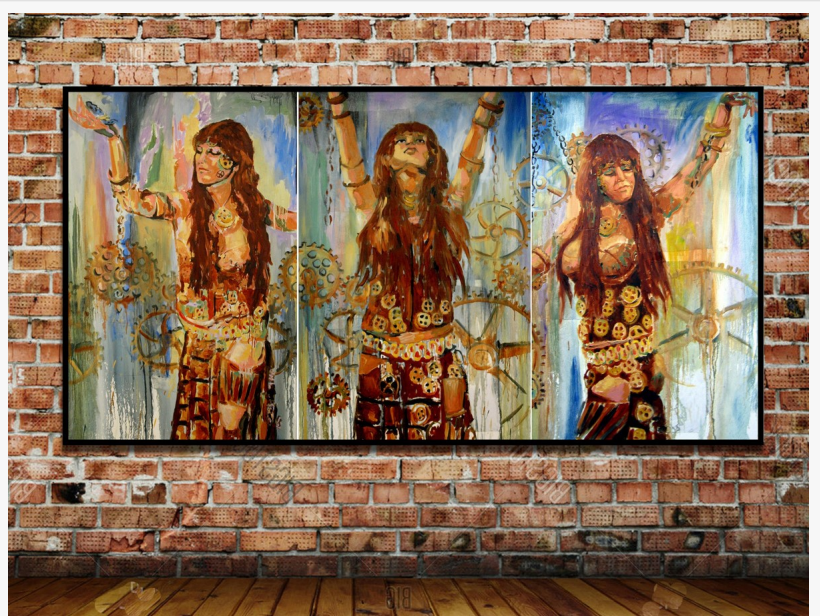

[email us here](#)

Visit us on social media:

[Facebook](#)

[Instagram](#)

[YouTube](#)

"Dance of Chains" Triptych painting created by RAZZA

Actress / Model Lindsay in Frame created for Performance at Art Basel Miami