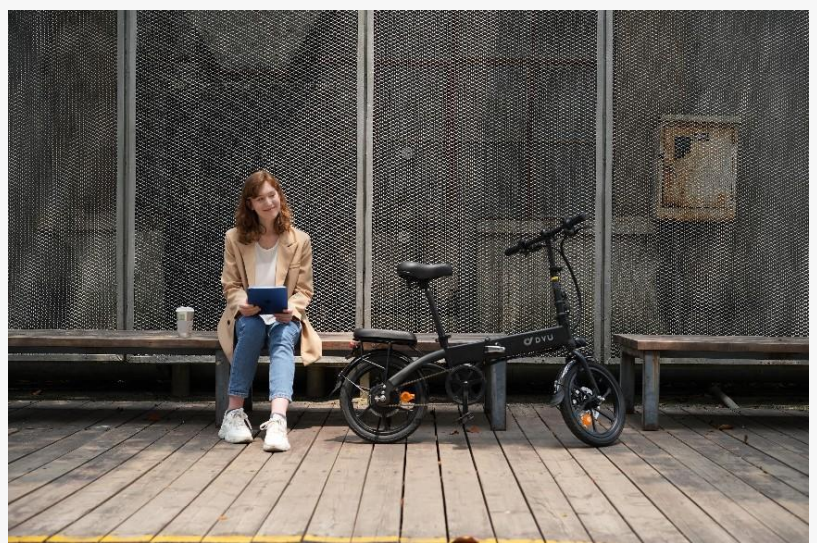

# Valentine's Day and the DYU A1F Electric Bike: Facilitating Shared Journeys

NETHERLANDS, February 5, 2024  
/EINPresswire.com/ -- A Journey of  
Togetherness Begins with a Single  
Ride

This Valentine's Day, DYU invites couples to embark on a journey of love, laughter, and exploration with the [A1F](#) 16 Inch Full Folding Electric Bike. A Showcase of Shared Experiences: The A1F Electric Bike Merges Discovery with Urban Practicality.

Efficient Motor for Joyful Rides: Powered by a 250W brushless motor, the A1F ensures smooth and enjoyable rides across urban landscapes.

Leisurely rides through the park or commutes to a favorite café become delightful journeys with the A1F."

Enhanced Range for Continuous Discovery: Equipped with a 7.5Ah lithium battery, the A1F provides an 18-24 mile range, enabling extended explorations without the concern for frequent recharging.

Safety and Comfort in Every Ride: Equipped with durable, wear-resistant tires and an LED

Versatile for Every Urban Explorer: The A1F's adjustable seat height and three riding modes cater to different preferences and riding styles, making it a versatile choice for couples. The rear shelf adds convenience for carrying items during your adventures.