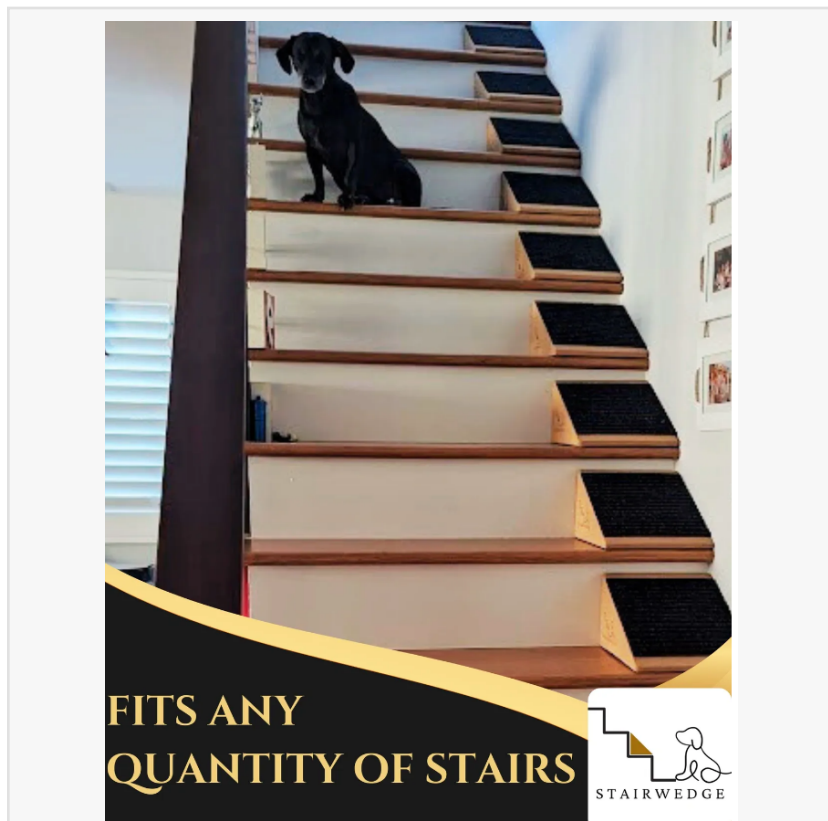

StairWedge is not confined to indoor use; it accommodates outdoor adventures on decks, back porches, and various outdoor stairs. Its versatility aims to support a broad spectrum of small dog breeds, including Affenpinschers, Pugs, Shih Tzus, Cairn Terriers, and Labradoodles, among others. StairWedge seeks to offer a neutral and inclusive solution for a diverse range of pets.

Promoting Confidence

StairWedge is designed to instill confidence in dogs navigating stairs, minimizing hesitations and reducing the likelihood of incidents. The soft grip carpet surface adds an element of safety, contributing to a secure ascent without slips. This practical solution aligns with the goal of enhancing the overall mobility and comfort of pets.

A Practical Approach to Mobility

In the realm where stairs meet paws, StairWedge positions itself as a tool to support canine mobility. Its focus on addressing specific concerns and providing a neutral and inclusive solution aims to offer practical benefits for pet owners seeking to improve their furry companions' stair experiences. StairWedge endeavors to foster an environment where every step is a confident and stress-free journey for pets.

Jon Webb

Jaamb Enterprise LLC

[email us here](#)