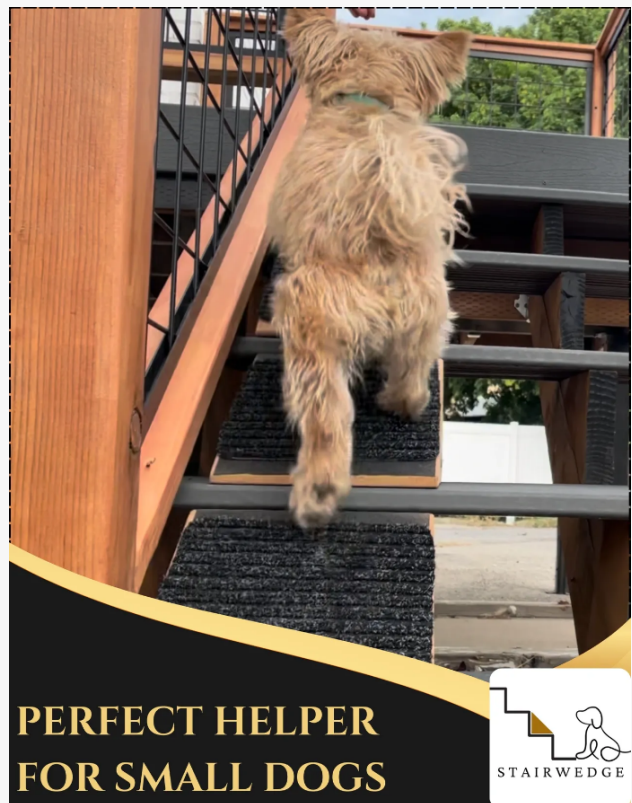

Diverse Applicability

StairWedge is not confined to indoor use; it accommodates outdoor adventures on decks, back porches, and various outdoor stairs. Its versatility aims to support a broad spectrum of small dog breeds, including Affenpinschers, Pugs, Shih Tzus, Cairn Terriers, and Labradoodles, among others. StairWedge seeks to offer a neutral and inclusive solution for a diverse range of pets.

Promoting Canine Confidence

StairWedge is designed to instill confidence in dogs navigating stairs, minimizing hesitations and reducing the likelihood of incidents. The soft grip carpet surface adds an element of safety, contributing to a secure ascent without slips. This practical solution aligns with the goal of enhancing the overall mobility and comfort of pets.

A Practical Approach to Mobility

In the realm where stairs meet paws, StairWedge positions itself as a tool to support canine mobility. Its focus on addressing specific concerns aims to offer practical benefits for pet owners seeking to improve their furry companions' stair experiences. StairWedge endeavors to foster an environment where every step is a confident and stress-free journey for pets.

Jon Webb

Jaamb Enterprise LLC

[email us here](#)

**PERFECT HELPER
FOR SMALL DOGS**