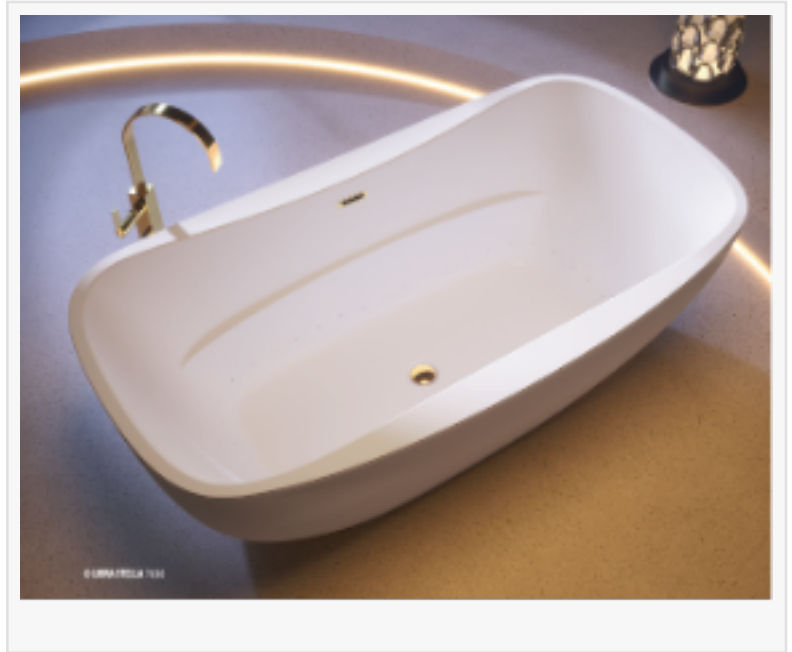

QUEBEC, CANADA, March 4, 2024 /EINPresswire.com/ -- Meet the latest addition to shine within the BainUltra universe of exquisite therapeutic tubs: [The Libra Stella](#). Drawing inspiration from the awe one feels floating on a warm sea and stargazing, Stella is truly a celestial experience. Like all of the innovations from BainUltra, the Stella, which translates to “star” in Italian, is a work of art created and technological marvel made for private sanctuaries. It is the roomiest of the Libra collection—outfitted with symmetrical backrests for two heavenly bodies in one bath.

The Stella’s sleek and opulent design elevates any space with curved edges and a spaciousness that exceeds other models in the collection. It is the longest, widest and most voluminous freestanding Libra tub (70-by-38-by-25 inches) with symmetrical backrests to leisurely accommodate one to two bathers.

The rising star also offers the following features and options:

- ThermoMasseur®: BainUltra’s signature air jet system with a heated backrest and Geysair hot air system that creates a custom massage through heated air pressure.

- Heated Backrests: extending from the lower back to the nape of the neck to help soothe muscles and relax the body.

For nearly 50 years, BainUltra has continued to redefine what it means to be state-of-the-art in spa interiors with two dozen collections of luxury tubs and showers that transcend the bathing experience. The out-of-this-stratosphere Stella joins the Libra collection, which includes the original Libra, as well as the more angular Aurora and Oval models.