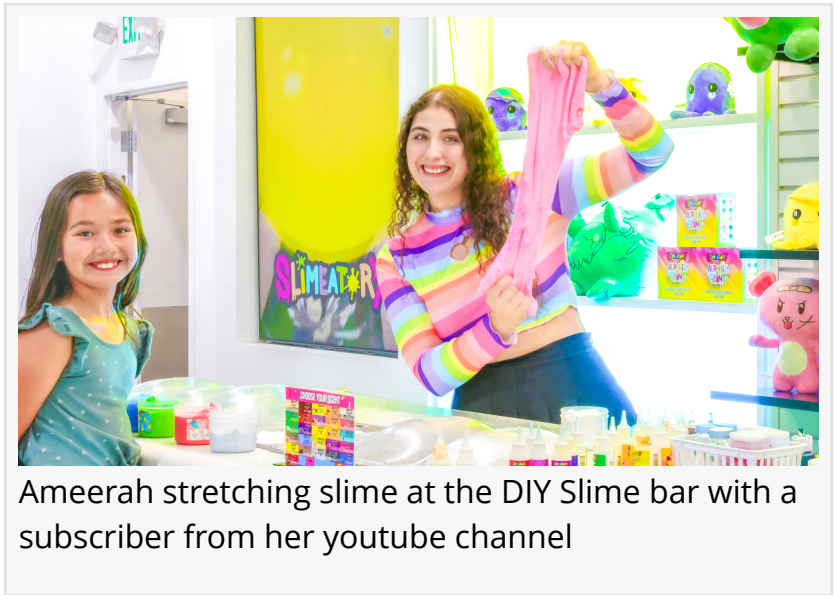

YouTuber Builds a Slime Empire and Expands with New Store near Disneyland

Ameerah, a YouTube slime star, opens a new Slimeatory store near Disneyland, aiming to connect with fans and expand her slime empire.

GILBERT, ARIZONA, UNITED STATES, February 26, 2024 /EINPresswire.com/ -- Ameerah, the creative force behind the wildly popular YouTube channel dedicated to all things slime, has not only captured the hearts of millions of fans but has also successfully transformed her passion into a burgeoning business empire. From viral [slime-making videos](#) to building a renowned company, Ameerah is now set to take her success to new heights with the grand opening of another Slimeatory storefront located in California, strategically situated in Orange county near the magical world of Disneyland.

Ameerah stretching slime at the DIY Slime bar with a subscriber from her youtube channel

“

I'm thrilled to announce the opening of our new Slimeatory store. It's a dream come true to see how our slime community has grown.”

this experience with everyone,” said Ameerah Navalua.

The grand opening event promises a celebration of creativity, fun, and, of course, slime! Attendees can expect special promotions, interactive slime-making stations, and opportunities to meet Ameerah in person. The new store reflects Ameerah’s commitment to fostering a sense of community among slime enthusiasts and providing an immersive experience for all visitors.