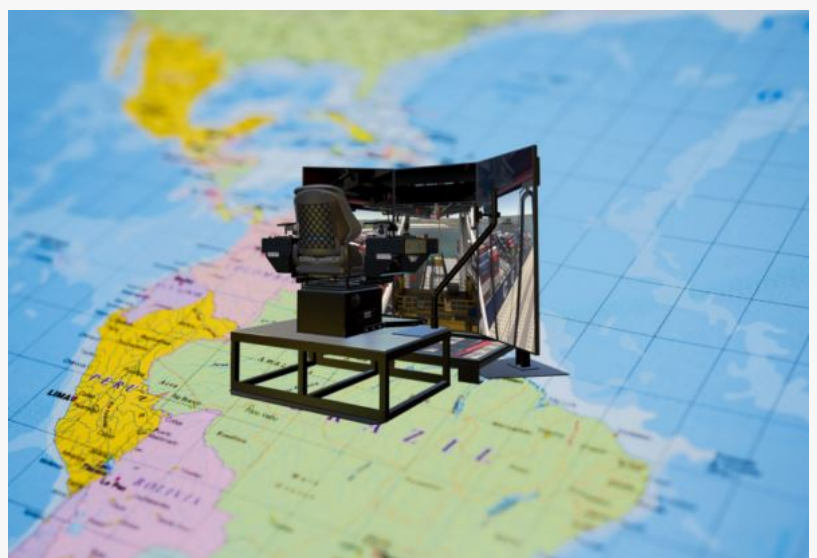

# GlobalSim Contracts to Provide Multiple Simulators in Latin America

*GlobalSim Offers Many Crane Training Solutions*

SANDY, UT, UNITED STATES, March 1, 2024 /EINPresswire.com/ -- [GlobalSim](https://www.einpresswire.com/) Inc. is pleased to announce it has recently contracted with several organizations in Latin America to provide crane simulators.

The following organizations have purchased simulators:

[TCP](#) - Terminal de Containeres de Paranagua — Brazil  
Empresa Portuaria Quetzal — Guatemala  
Ultraport — Chile

GlobalSim's Essential simulator is an economical choice for crane training.

"We are pleased to be working with so many organizations in Latin America," remarks Oscar Delgado, GlobalSim's International Sales Director. "For many years we've been working with

these companies and now the timing is right. There's a continual need to train crane operators at these ports. As the COVID pandemic has waned, a number of these organizations began looking for simulators to effectively train new operators. Many of them have selected the GlobalSim [Essential](#) simulator and the Intro desktop with VR. Both are excellent economical products that provide a high level of training."

[Instagram](#)

[YouTube](#)

GlobalSim's Essential offers a significant amount of realism compared to a desktop system as the trainee is positioned in an actual operator's chair and has an enhanced field-of-view.