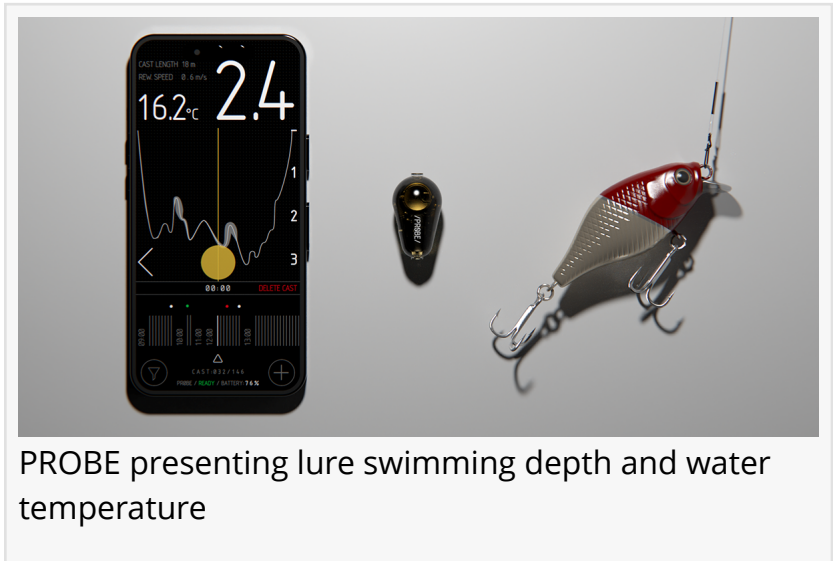

# PROBE Fishing Launches Smart Fishing Sensor Tracking the Lure's Journey Underwater

*PROBE is a smart sensor weighing only 0.2 oz (7 grams) that provides anglers with revolutionising insights about their lure's journey underwater.*

STOCKHOLM, SWEDEN, March 7, 2024 /EINPresswire.com/ -- [PROBE Fishing](#), a Swedish innovation company within sport fishing, now launches PROBE. PROBE is a smart sensor weighing only 0.2 oz (7 grams). It easily attaches above the leader and provides anglers with revolutionising insights about the lure's journey underwater when casting or trolling:

PROBE presenting lure swimming depth and water temperature

- Lure depth & movement graph: Detailed view of your lure's journey and movements underwater. You are finally able to see your lure's exact swimming depth and where the fish strikes.

- Depth target indicator: PROBE calculates the sinking speed of the lure after each cast. This is used for the following cast to give the angler a live estimation of the bait's depth as it sinks and notifies the angler when to start