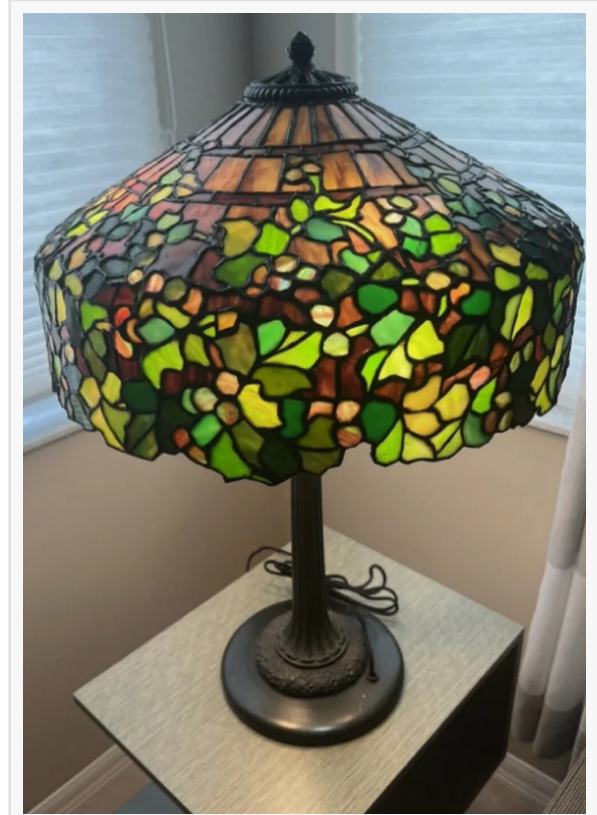

There are two valuable, museum-quality lamps up for bid, both from the Handel and Tiffany Studios era. One is a J.A. Whatley leaded lamp with grape trellis, 26 inches tall and the shade 19

inches in diameter, a lamp that pops even in the daytime (est. \$7,000-\$10,000); and a Duffner Kimberly authenticated leaded lamp, 26 inches tall and the outstanding original shade 20 inches in diameter, with original base (est. \$3,500-\$5,000). Both were pictured in Paul Crist's highly respected book on lamps and lighting.

J.A. Whatley leaded lamp with grape trellis, 26 inches tall and the shade 19 inches in diameter, a lamp that pops even in the daytime (est. \$7,000-\$10,000).

A pair of American-made vintage sterling silver grape-decorated compotes, each one standing 6  $\frac{1}{2}$  inches tall and with a combined weight of 22.2 toz., should change hands for \$1,800-\$2,200; while a German-made antique silver Hanau "Talking to Dame" square box, roughly 5  $\frac{1}{2}$  inches square in size, is expected to find a new home for \$500-\$950.

Daum lots will feature two pate de verre items (opaque, dense glass having a frosted surface). One is an art glass vase, 7 inches tall, engraved "Daum France on the underside of the 3-inch diameter base (est. \$1,500-\$2,500). The other is a butterfly dish figurine tray with box, about 4 inches wide (est. \$350-\$500). Neither piece has chips or cracks.