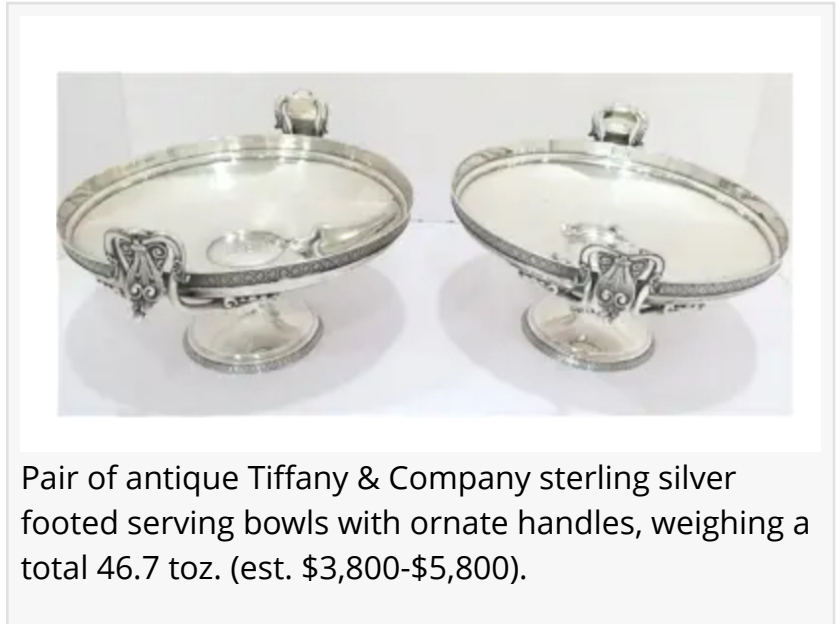

SJ Auctioneers will hold an online-only Luxe Decor Silverware, Toys & More auction on Sunday, March 31st, at 6 pm EDT

The 177-lot auction will feature SJ Auctioneers' finest selections of jewelry, silverware, trains, toys and collectibles. Online bidding via [LiveAuctioneers.com](https://www.liveauctioneers.com)

BROOKLYN, NY, UNITED STATES, March 8, 2024 /EINPresswire.com/ -- SJ Auctioneers is gearing up to provide its finest selections of jewelry, [silverware](#), trains, [toys](#) and collectibles in an online-only Luxe Décor Silverware, Toys & More auction on Sunday, March 31st, starting promptly at 6 pm Eastern time. Online bidding will be provided by [LiveAuctioneers.com](https://www.liveauctioneers.com). It isn't a huge sale – just 177 lots – but the quality is high.

Pair of antique Tiffany & Company sterling silver footed serving bowls with ornate handles, weighing a total 46.7 toz. (est. $3,800-$5,800).

The catalog features renowned artists, designers and silversmiths such as Cartier, Tiffany & Company, Daum, Baccarat, Lalique, Gucci, Dominick & Haff, Jose Hess, Emile Delaire, Gorham, Movito, Reed & Barton, Watson, Wallace, William B. Kerr, Sackermann, Hesselberg & Co., Italian Vetreria, Murano, Arte, American Flyer, Lionel, Nintendo, Tootsie Toy, Buddy L, Matchbox, Lesney and many others. All are highly collectible.

“

There really is something for just about everyone in this sale.”

Erica Anderson

The auction has a great selection of super rare silver estate pieces from Tiffany, Kirk & Son, Dutch and others, in the form of bottles, ewers, trays, bowls and more. There is also a fine group of Daum, Lalique, Disney and tin Japanese collectible toys. “There really is something for just about everyone in this sale,” said Erica Anderson of SJ Auctioneers.

There are two valuable, museum-quality lamps up for bid, both from the Handel and Tiffany Studios era. One is a J.A. Whatley leaded lamp with grape trellis, 26 inches tall and the shade 19