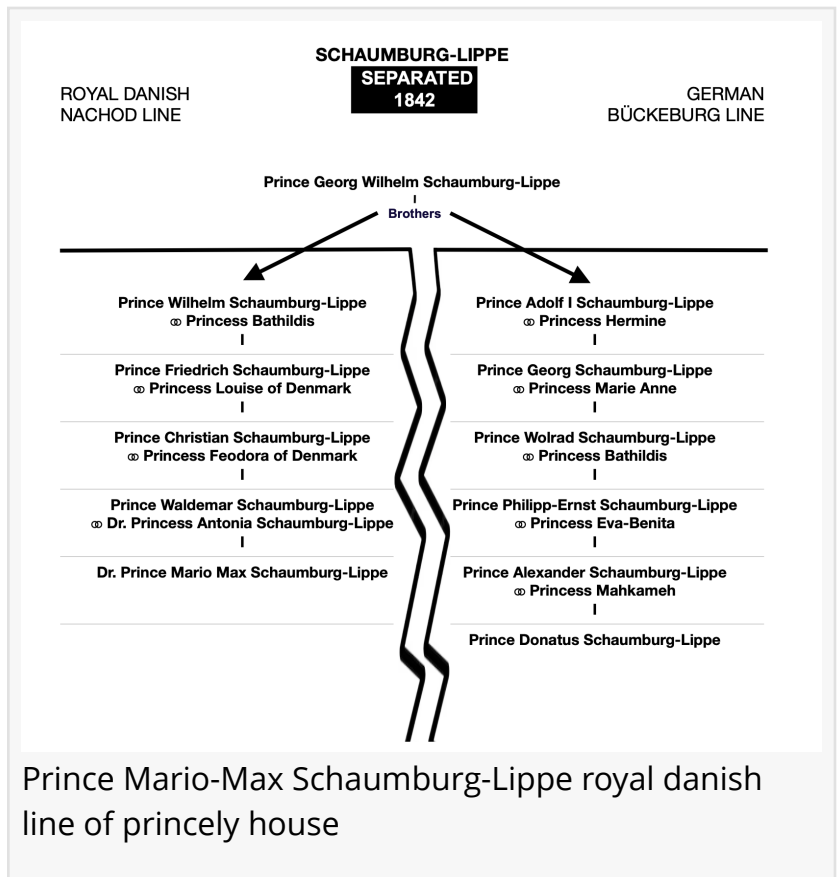

website directs readers to vital information about economic, legal, medical, emotional, and psychological aid, as well as 'Safe Houses' for those needing professional assistance. We also provide direct links to other valuable organizations specifically geared to helping and improving the lives of women.

Historically, Women's International Center has been deeply involved with women in Africa and South America through our foreign assistance programs by providing educational and safety information, as well as economic resources, to refugees and displaced women. Our activities have included working directly with international, national, and local organizations that assist refugees; assisting women to adapt and adjust to living in the United States; providing economic, medical, and personal safety information to those in need; assisting women to receive academic acceptance and gainful employment.

“

We are honored and grateful to have received this Award! The three of us as a family & each one of us supporting Women's Causes, Prince Waldemar, his wife Dr Princess Antonia son Dr. Prince Mario-Max”
Dr. Prince Mario-Max zu Schaumburg-Lippe

Women's International Center has also provided charitable gifts to non-profit organizations offering aid and/or safe houses for battered or homeless women and we have proudly presented many thousands of dollars in Sisterships (scholarships) to scores of girls and women since 1983. We are committed to sustainable and environmentally sensitive solutions for our world. Women's International Center's motto is 'Education through Communication.' To this end, we have created the TOES Network (Tools for Online Education...helping students gain intellectual mobility), an online resource for anyone with an internet connection who wants to spread general education k-12, including links to open source and

free usage university networks.

We enthusiastically promote and support the work of active established international partners. Women's International Center believes that if someone (for example Living Legacy Jean