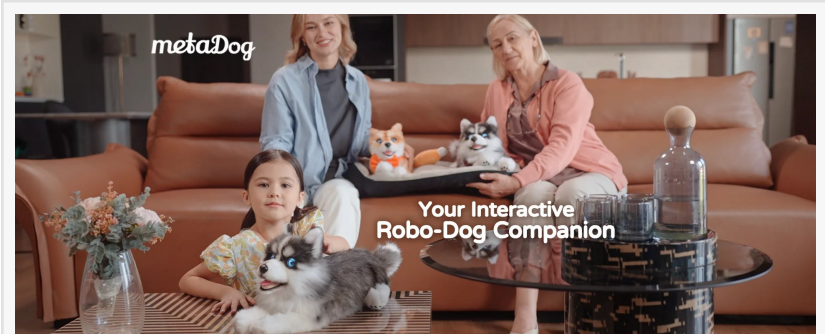

# metaDog - Smart Companion Pet Redefining Companionship

*Meet metaDog: Your Lifelike Companion Robot, with a lifelike appearance, interactive features, and customizable options. Available for Pre-sale on March 22nd!*

SHENZHEN, GUANGDONG, CHINA, March 22, 2024 /EINPresswire.com/ -- The exciting news is on the horizon as the [metaDog](#) is set to launch on March 22, promising to revolutionize the concept of robotic companionship. Far more than just a machine, metaDog emerges as a loyal friend, dedicated to infusing joy and convenience into daily life.

With its sophisticated touch and voice interaction capabilities, metaDog transcends the boundaries of traditional robotics. Whether engaging in friendly conversation, playing games, or simply seeking companionship, metaDog stands ready to respond and adapt to users' needs.

metaDog - Your Interactive Robo-Dog Companion

Meta Care - Interact with your metaDog

But metaDog's appeal doesn't end there. With over 30 voice commands at users' disposal, metaDog facilitates rich emotional interaction, mirroring real dog behaviors like blinking and squinting, all while responding to verbal instructions for an engaging experience.