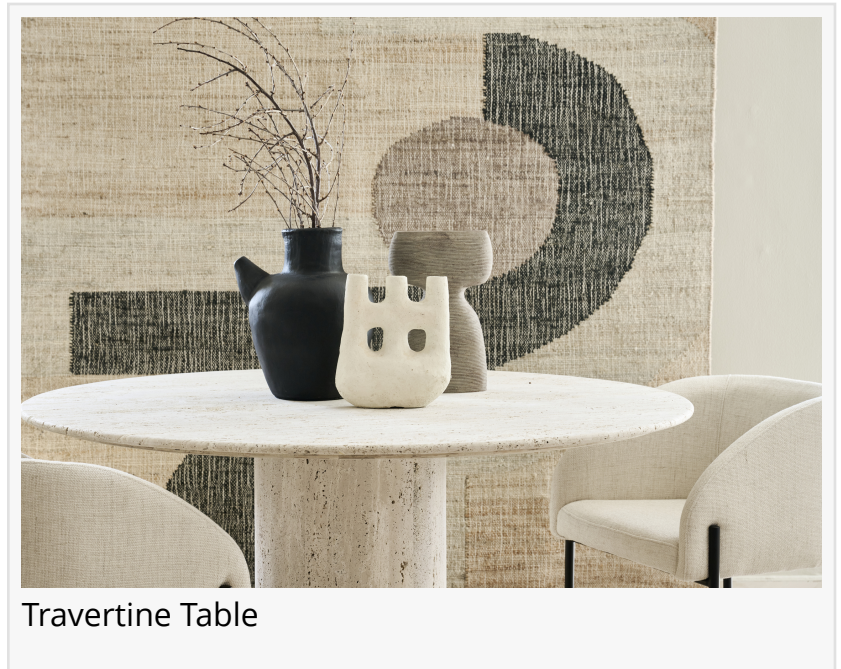

Designing with Sophistication:- The Italian Collection is designed to elevate an interior, from dining tables that become the centerpiece of family gatherings to coffee and [side tables](#) that add a touch of refined luxury to a living space. The collection's versatility ensures that each piece is not only a focal point but also fully functional and suited to everyday living.

Styling for Harmony and Elegance
Integrating travertine into home decor has never been easier. Whether paired with rich, earthy hues or accented with metallic touches, travertine furniture stands out as a testament to luxury and design.

Travertine Table

For more information on The Italian Travertine Collection, or to schedule an interview or showroom visit, please contact info@homeandsouldubai.com

Lorin Boulton
Home and Soul Furniture LLC
+971 56 112 1444
info@homeandsouldubai.com

Visit us on social media:

[Facebook](#)

[Twitter](#)

[LinkedIn](#)

[Instagram](#)

[YouTube](#)

This press release can be viewed online at: <https://www.einpresswire.com/article/699100348>

EIN Presswire's priority is source transparency. We do not allow opaque clients, and our editors try to be careful about weeding out false and misleading content. As a user, if you see something we have missed, please do bring it to our attention. Your help is welcome. EIN Presswire, Everyone's Internet News Presswire™, tries to define some of the boundaries that are reasonable in today's world. Please see our Editorial Guidelines for more information.

© 1995-2024 Newsmatics Inc. All Right Reserved.