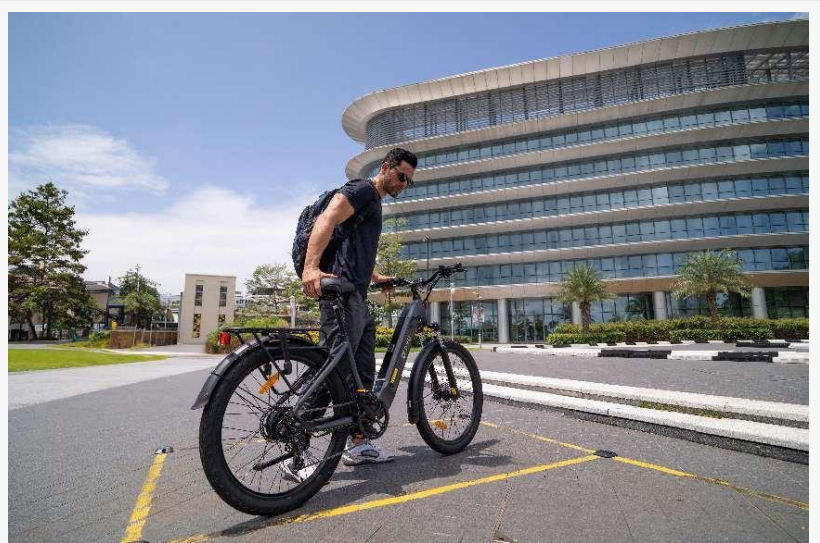

# The Arrival of Spring Marks the Start of the DYU C1 Electric Bike Easter Promotion

NETHERLANDS, March 27, 2024

[/EINPresswire.com/](https://EINPresswire.com/) -- As the season of renewal blooms, DYU Electric Bikes is excited to announce an exclusive Easter promotion for the [DYU C1](#) 26 Inch City Electric Bike. This special offer is designed for cyclists who are eager to embrace the warmer weather and longer days with a new level of comfort and efficiency in their rides. The DYU C1, known for its blend of power, comfort, and versatility, is now available at an exceptional value. This presents an opportune moment for upgrading cycling experiences.

The DYU C1: A Closer Look at Your Next Ride.

The DYU C1 electric bike is engineered for the rider who seeks both style and substance. With a maximum power of 500W and a 36V 10AH battery, the C1 promises a maximum range of 65KM, ensuring spring adventures can be as limitless as aspirations. Here are some key features of the DYU C1:

**Powerful Performance:** A 500W motor paired with a 36V 10AH battery offers up to 65KM of range, making the C1 ideal for both daily commutes and leisurely explorations.

**Comfortable Riding Experience:** Front suspension and seat shock absorption provide a smooth ride across various urban terrains, from cobblestone streets to urban trails.

**Practical Design:** With a product weight of 25KG and a maximum load capacity of 150KG, the C1

is both lightweight and robust. Its detachable battery enhances convenience and safety.

Quality Assured: The Shimano seven-speed transmission adds a layer of quality assurance, ensuring a reliable and enjoyable riding experience.