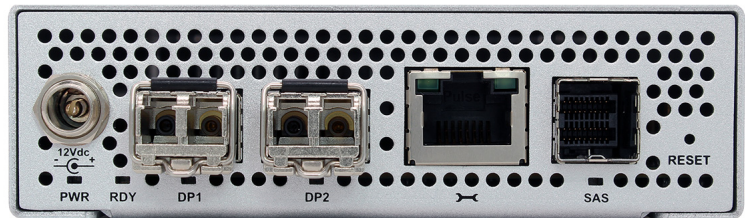

The XstreamCORE 8100T intelligent bridge is a simple-to-use and cost-effective solution that accelerates connectivity for up to four SAS tape drives over a 10Gb iSCSI Ethernet network. 8100T streamlines backup and recovery processes by overcoming the limitations of a pure SAS architecture. Along with added performance and management capabilities, users can now easily share tape archives, even over long distances.

between a SAS tape drive and an Ethernet switch and instantly the storage becomes available over the network.”

XstreamCORE 8100T caters to both smaller deployments of up to four drives per bridge and large-scale deployments that involve multiple bridges. Anywhere data needs to be backed up, archived, or otherwise placed into cold storage would benefit from making SAS tape available

Available Models:

- SKU XCET-8100-TS0: Dual-port 10GbE to 4-port 12Gb SAS Bridge (iSCSI) with SFP+ modules.
- SKU XCET-8100-TN0: Dual-port 10GbE to 4-port 12Gb SAS Bridge (iSCSI only) with RJ45 SFPs.

Experience ATTO XstreamCORE 8100T at NAB Show 2024, April 14-17 (Booth SL8075, South Hall). Schedule a meeting: [www.atto.com/trade-show/nab-show-2024](http://www.atto.com/trade-show/nab-show-2024).

All trademarks, trade names, service marks and logos referenced herein belong to their respective companies.

###

ATTO XstreamCORE 8100T intelligent bridge - a simple-to-use and cost-effective solution enabling customers to seamlessly connect SAS tape drives to an existing Ethernet network.