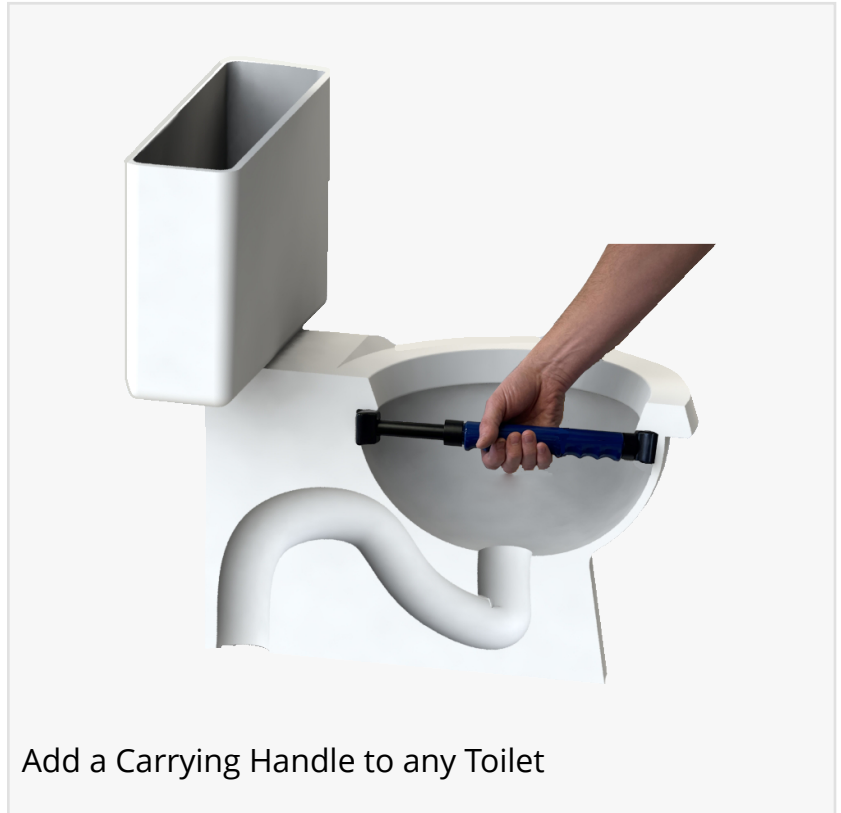

Plumber's Get New Tool for Toilet Installs

Tool for Lifting, Carrying & Setting Toilets with Ease.

GRAND RAPIDS, MI, UNITED STATES, May 7, 2024 /EINPresswire.com/ -- Revolutionize the plumber's toolkit with the latest innovation from [ToiletTool](#) – the Plumber's Toilet Carry & Lift Tool.

This new tool for plumbers not only adds a handle to what is typically an awkward bear-hugging toilet task, but increases speed and efficiency during toilet installing by allowing easy and quick alignment to T-Bolts. Plumbers can easily lift and carry toilets with one hand.

Toilet Tool allows for carrying toilets safely up & down stairs with one hand. Allowing the plumber's other hand to be used for holding onto handrails and opening doors.

“

Installing & carrying toilets used to be a cumbersome task for plumbers. The Plumber's Toilet Carry & Lift Tool has streamlined this process and makes carrying and setting toilets easy!”

Key Features Include:

1. ****Easier Toilet Installation:**** Say goodbye to back strain and awkward maneuvers. The Plumbers Toilet Carry & Lift

Tool allows for easy lifting and positioning over T-Bolts during installation, saving time and reducing physical strain.