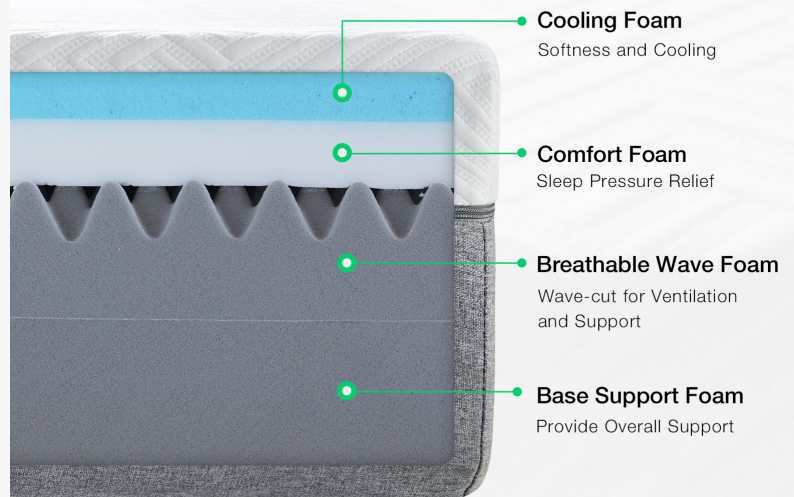

2. Sleeping Position

Different sleeping positions have different requirements for the hardness of the mattress. Side sleepers need to choose a mattress with moderate hardness to provide sufficient wrapping and support to protect the spine; back sleepers can choose a mattress with

Certifications

4-LAYER ALL FOAM SYSTEM

Four-Layer Structure for Superior Comfort and Support

with

stronger support to maintain the natural curve of the spine; stomach sleepers can choose a harder mattress to prevent excessive bending of the spine.