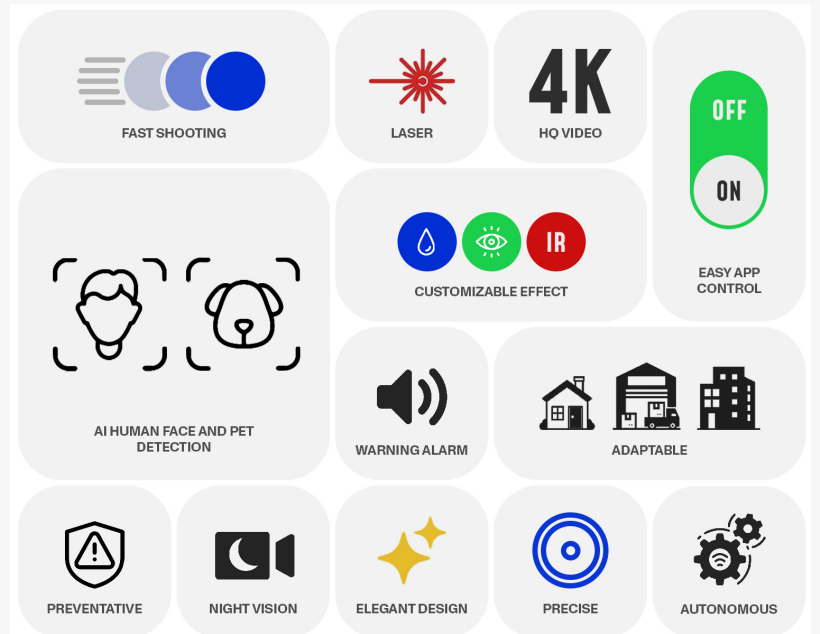

New Security Technology: PaintCam's Proactive Approach to Home and Property Safety

ANKARAN, SLOVENIA, April 23, 2024 /EINPresswire.com/ -- A question arises as modern societies face evolving threats and shifting landscapes: Is the current concept of security, largely based on passive surveillance, adequate? Traditional surveillance cameras might quietly observe, but they don't take direct action. Recent statistics highlight the need for a more proactive approach to protecting homes and property. In the United States alone, 847,522 burglaries were reported to the FBI in 2022, resulting in an estimated \$463.6 billion in stolen goods. With such high numbers, it's understandable that the security industry, valued at \$5.94 billion, is projected to triple in the next eight years.

Amid these challenges, [PaintCam](#), a [Kickstarter](#) project from Slovenia, offers a new approach to home and property security. Unlike traditional systems, PaintCam doesn't merely observe. It takes an active stance, designed to deter and mark intruders. PaintCam uses AI-powered decision-making, an advanced camera system, and a paintball launcher to provide a comprehensive solution to security. This is more than just watching; it's about intervening autonomously and decisively.

Introducing EVE

PaintCam EVE - Features

PaintCam EVE - Features

PaintCam's unique approach offers a range of capabilities. Its base model, PaintCam EVE Standard, comes with Smart Security features, including active target marking with paintballs, UV paint, or teargas balls, as well as movement detection, laser marking, and app integration. The enhanced version, PaintCam EVE+, adds Animal Detection with AI technology to avoid false alarms involving pets. The top-of-the-line model, PaintCam Pro, introduces Face Detection for recognizing individuals, alongside all the Smart Security and Animal Detection features from the previous models.