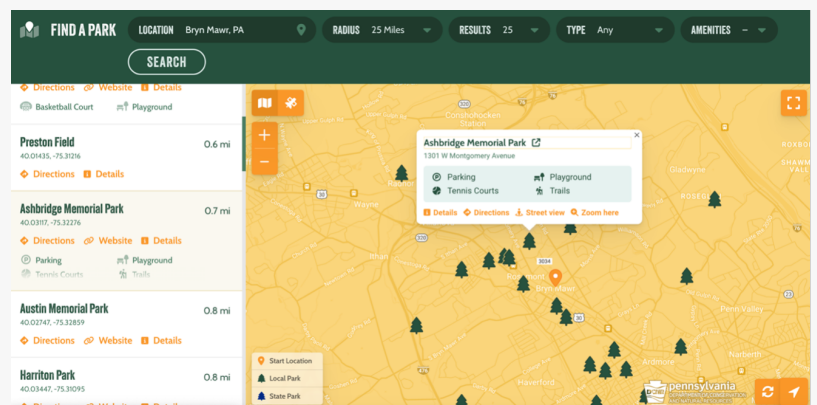

Good for PA's simple, colorful Park Finder app is easy to use. It lets people search by amenity, municipality, distance and proximity.