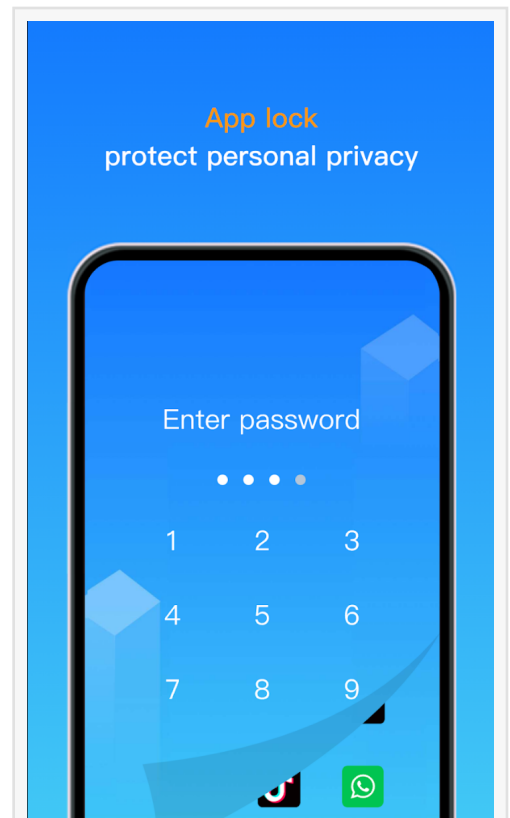

Pengyou
Shenzhen Pengyou Technology co.Ltd
email us here
Visit us on social media:
Facebook
YouTube

Clone App