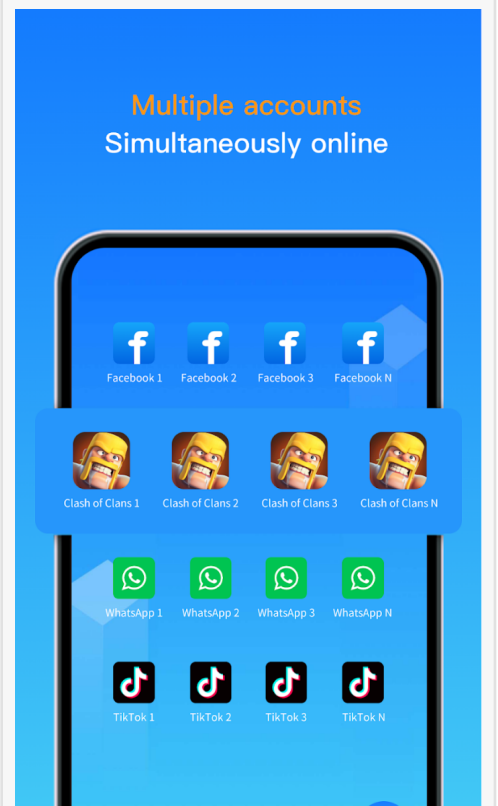

Pengyou
Shenzhen Pengyou Technology co.Ltd
email us here
Visit us on social media:
Facebook
YouTube

Clone App