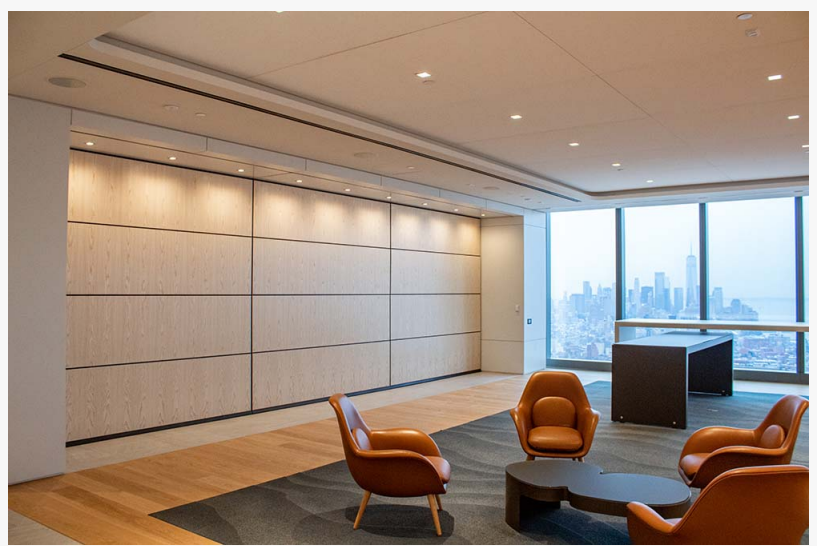

Skyfold Zenith Premium 60

Experience Innovation

Crowell & Moring turned to ModernfoldStyles, a premier dealer of Skyfold's innovative architectural solutions, to optimize their workspace for enhanced collaboration and flexibility. The installation of the Skyfold Zenith Premium 60 was executed with precision, complementing the sophisticated ambiance of Crowell & Moring's contemporary office space.

The Skyfold Zenith Premium 60, customized for Crowell & Moring, provides unparalleled flexibility and aesthetic appeal, seamlessly integrating into the office's design ethos. The retractable partition, finished with wood veneer Japanese Sen vertical grain, perfectly aligns with the firm's commitment to urban sophistication and functionality.

Key features of the Skyfold Zenith Premium 60 installation include:

- State-of-the-art retractable partition with robust durability and stability.
- Customized wood veneer finish for a sophisticated ambiance.
- Enhanced functionality with exceptional acoustic insulation (60 STC rating).

Seamless Elegance

Transformative Design

Future of Workspace Flexibility

- Seamless integration with floor-to-ceiling windows and Manhattan skyline views.

To see the Skyfold Zenith Premium 60 in action, watch the video demonstration [available on our website](#).