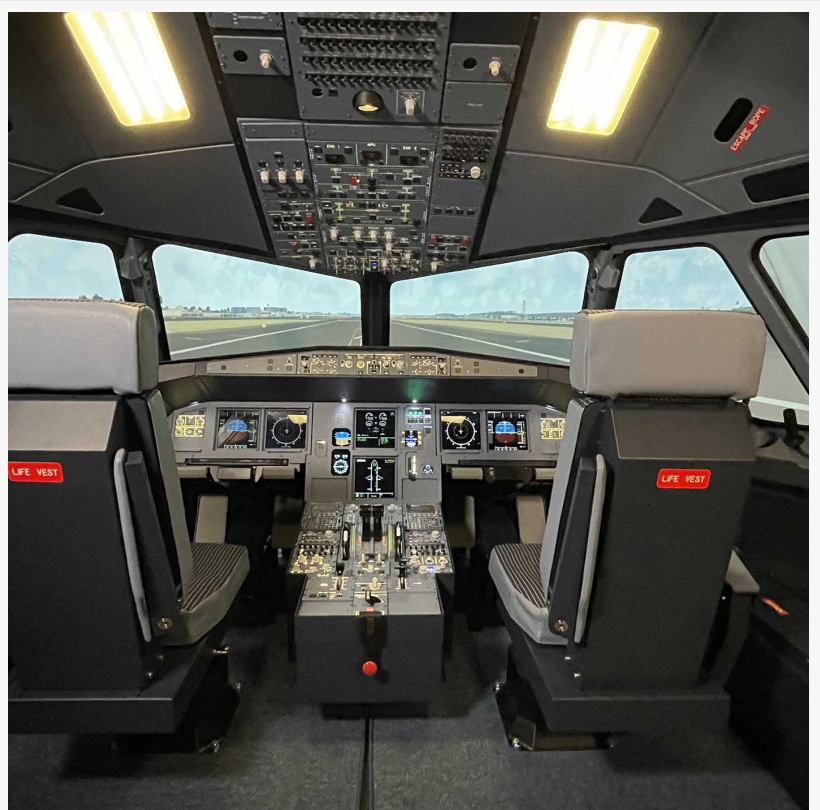

ZURICH, SWITZERLAND, May 2, 2024 /EINPresswire.com/ -- World-renowned Flight Simulation Training Devices (FSTD) provider [ELITE Simulation Solutions](#) is proud to announce it is working with aeronautical training center Fly With Us to deliver the first-ever ELITE [A320](#) simulator to Chile. This revolutionary device will provide students with an authentic, realistic cockpit environment to train and learn in.

As one of the most advanced flight simulators in ELITE's expansive range, the state-of-the-art device provides a truly authentic A320 cockpit experience. The device comes with high-fidelity instrumentation and realistic controls, creating an exceptional training facility for both novice