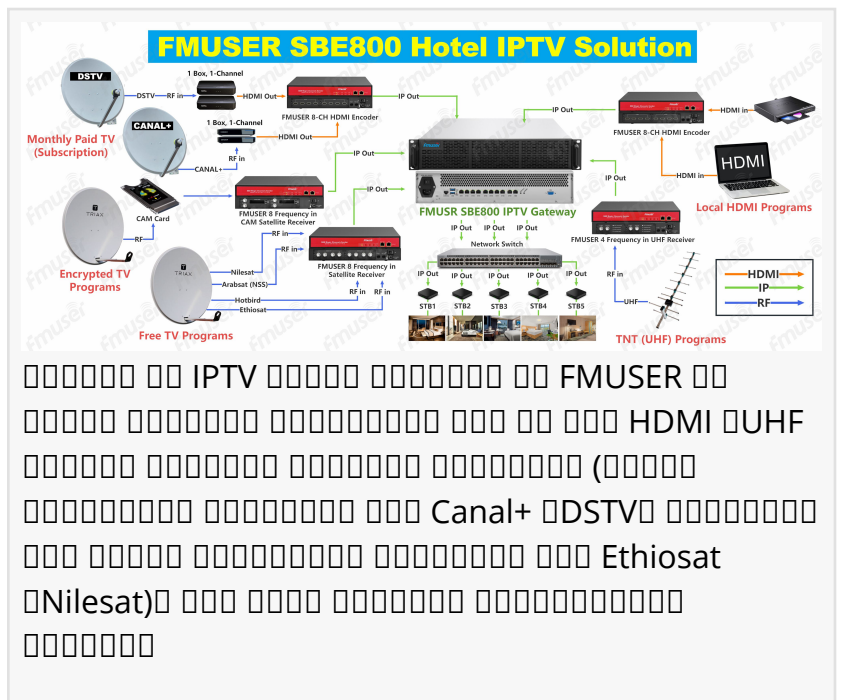

FMUSER SBE800 Hotel IPTV Solution

FMUSER SBE800 Hotel IPTV Solution is a comprehensive system designed for hotels and multi-unit residential buildings. It provides a reliable and secure way to deliver IPTV services to multiple units simultaneously. The system is easy to install and maintain, ensuring a smooth and uninterrupted viewing experience for all users.

GUANGZHOU, GUANGDONG, CHINA, May 10, 2024 /EINPresswire.com/ --

FMUSER SBE800 Hotel IPTV Solution is a comprehensive system designed for hotels and multi-unit residential buildings. It provides a reliable and secure way to deliver IPTV services to multiple units simultaneously. The system is easy to install and maintain, ensuring a smooth and uninterrupted viewing experience for all users.

FMUSER SBE800 Hotel IPTV Solution is a comprehensive system designed for hotels and multi-unit residential buildings. It provides a reliable and secure way to deliver IPTV services to multiple units simultaneously. The system is easy to install and maintain, ensuring a smooth and uninterrupted viewing experience for all users.

I. IPTV Solution for Hotels and Multi-Unit Residential Buildings

FMUSER SBE800 Hotel IPTV Solution is a comprehensive system designed for hotels and multi-unit residential buildings. It provides a reliable and secure way to deliver IPTV services to multiple units simultaneously. The system is easy to install and maintain, ensuring a smooth and uninterrupted viewing experience for all users.