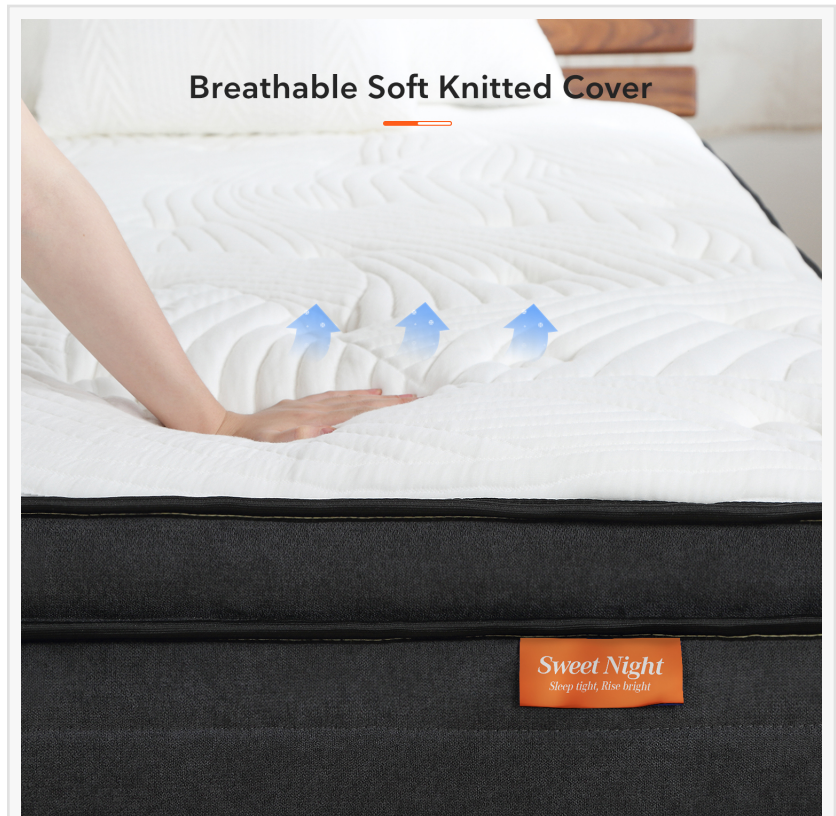

The top layer features a quilted pillow top that contours the body to relieve points of focused pressure for restful sleep. Beneath this is a layer of gel memory foam that effectively dissipates heat for a cool night's rest. The third layer is a transition layer made of high-density foam for effective support. A final layer is a tempered pocket coil that enhances durability, with ideal contour body support even for heavier sleepers.

Zoned support for targeted [pressure relief](#)

For improved comfort and targeted pressure relief, the mattress uses zoned support. The coils are strategically designed with firmer support around the perimeter (head, foot) and middle third (lumbar) to better support the users' core and extremities. Conversely, the areas where users' shoulders and knees typically rest are constructed with slightly softer coils, allowing for deeper contouring and pressure relief in these sensitive areas. This zoned construction is designed to provide optimal support and comfort throughout the night, regardless of the sleep position.

Rigorous standards for a safe guarantee

CertiPUR-US Certified Foam: The memory foam used in Sweetnight Twilight meets the stringent CertiPUR-US standards for content, durability, and emissions. This certification ensures the absence of harmful chemicals such as formaldehyde and mercury, as well as low levels of volatile organic

Soft Touch