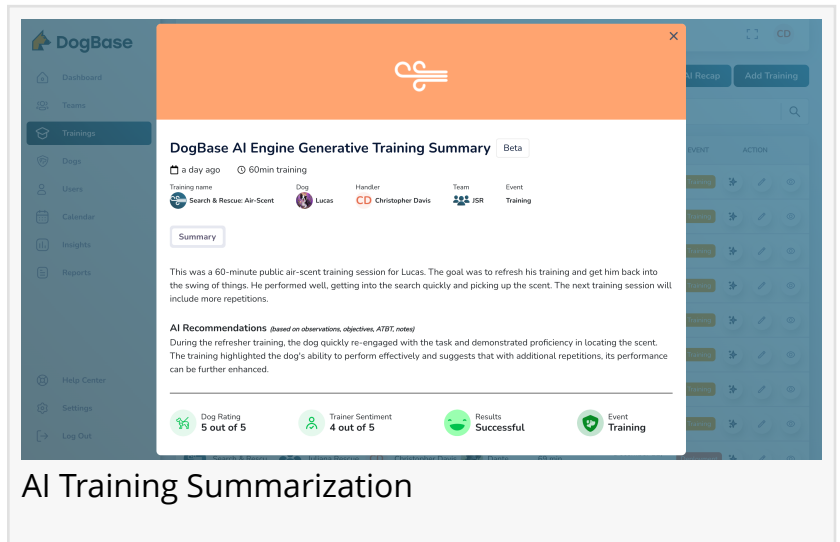

# DogBase Revolutionizes K9 Training with Innovative Generative AI Features

*DogBase Revolutionizes K9 Training with AI: Sharper Dogs, Faster Results*

TEL AVIV, ISRAEL, May 23, 2024 /EINPresswire.com/ -- [DogBase](#), the leading training management platform for working dogs, today announced the beta release of its innovative generative AI features. This groundbreaking technology empowers K9 handlers in enterprises and government agencies to achieve new levels of training efficiency and canine performance.